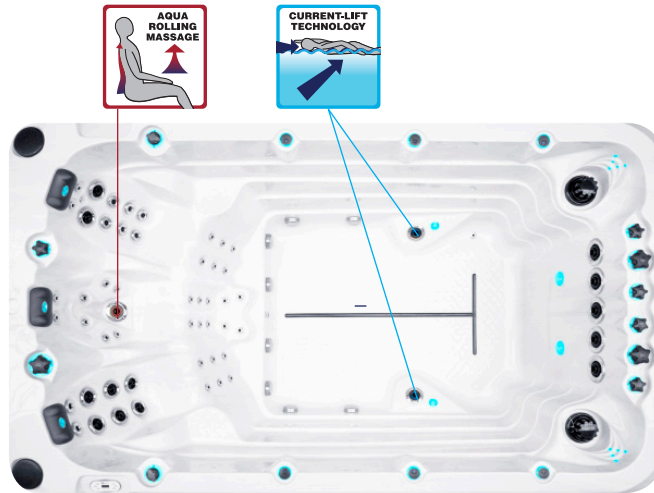

# SWIMSPA ACTIVITY I - ACTIVITY I DEEP

PASSION SPAS SPORT- EN FITNESS COLLECTION

## SPECIFICATIONS/GENERAL

Dimensions LxWxH.....	394x226x 120/152 cm
Number of Loungers.....	3
Capacity in Liter.....	7500/9000
Dry Weight in kg.....	1200/1400
Full Weight in kg.....	8700/10400
Shell Material.....	Aristech® Acrylic with Vinylester and Polyester
Synthetic Maintenance Free Cabinet.....	Standard
Removable Side Panels.....	8
Durable Support System.....	Synthetic
Everlast™ Full Floor Support Material.....	Polyester
High Density Urethane Insulation.....	Standard

## WATER SYSTEM

Total jets.....	58
Air Control Valve.....	5
Filters / Surface.....	(2) 50 Square Feet
Top Access Skim Filter.....	High-Volume Vortex Skimmer
Floor Drain.....	1
External Drain.....	1
Hi Flow Suctions.....	8
Water Diverter Valve.....	2
6" Turbo Swim Jet.....	7
6" Aqua Rolling Massage Jet.....	1
5" Massage Jets, Directional, Rotational and Pulsational.....	8
3" Directional Jets.....	8
2" Directional Jets.....	32
Ozone Jets.....	2