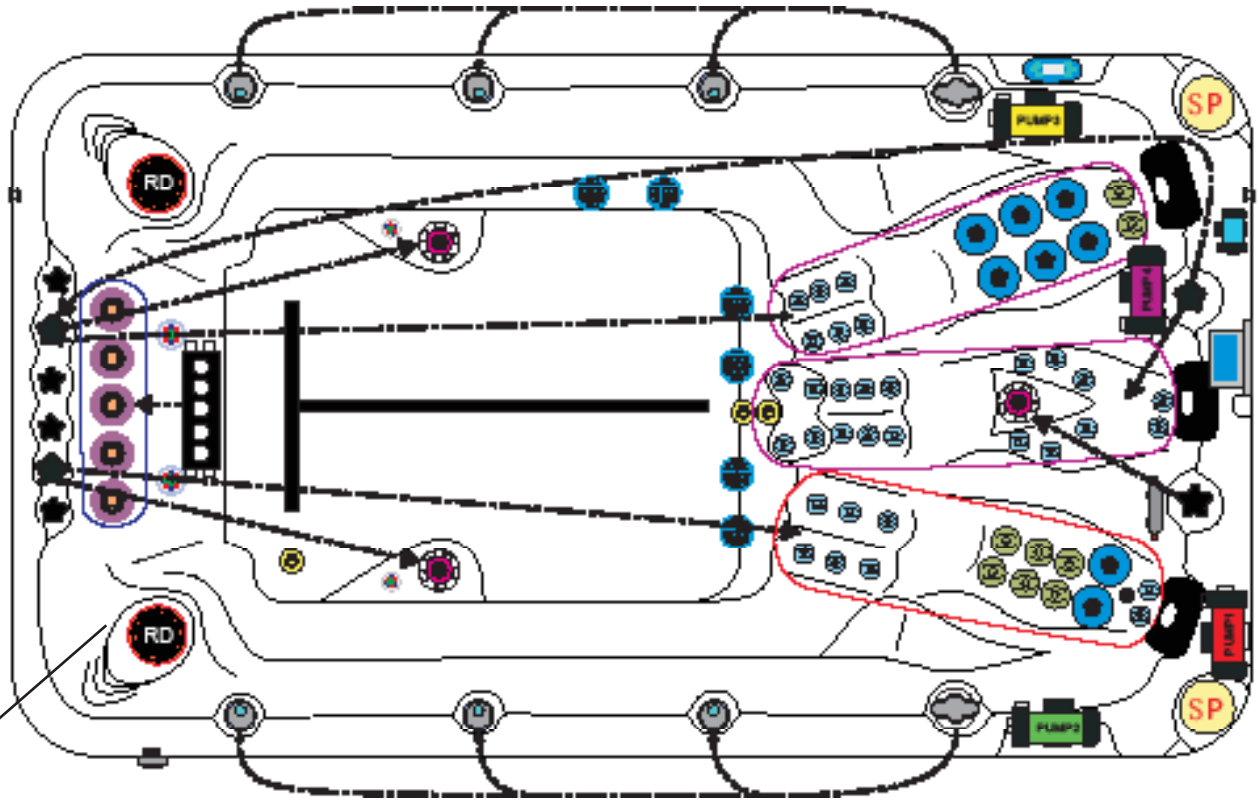

## ELECTRICAL SYSTEM

Voltage.....	230/380 V
Amperage.....	20 Amp - 380V / 40 Amp - 230 V
Full Flow Electric Heater.....	3 kW
Control System.....	Balboa BP6013
Light (18 x Multi Color LED).....	Standard
Electronic Topside Control.....	Balboa TP600

# SWIMSPA ACTIVITY I - ACTIVITY I DEEP

PASSION SPAS SPORT- EN FITNESS COLLECTION

**POWER SUPPLY**  
1x 20A/380V or  
1x 40A/230V

-  Jet 2" 32pcs
-  Jet 3" 8pcs
-  Jet 5" 8pcs
-  Swim Jet 150202 3pcs
-  River Jet 152200 5pcs