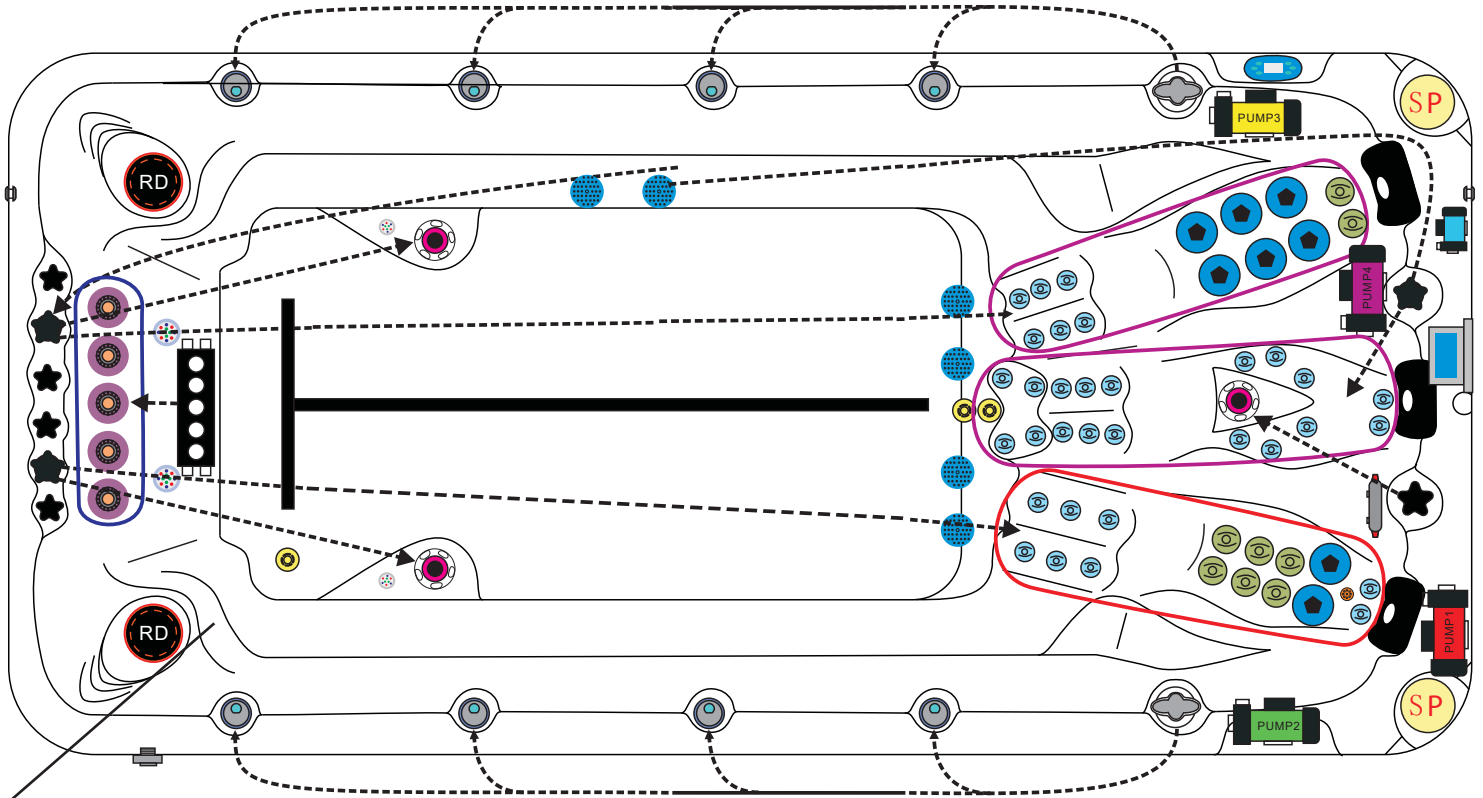

passion
spas | love your senses

SWIMSPA ACTIVITY 2 - ACTIVITY 2 DEEP

PASSION SPAS SPORT- EN FITNESS COLLECTION

SPECIFICATIONS/GENERAL

Dimensions LxW xH.....	549x226x 120/152 cm
Number of Loungers.....	3
Capacity in Liter.....	12500/15000
Dry Weight in kg.....	1400/1600
Full Weight in kg.....	13900/16600
Shell Material.....	Aristech® Acrylic with Vinylester and Polyester
Synthetic Maintenance Free Cabinet.....	Standard
Removable Side Panels.....	8
Durable Support System.....	Synthetic
Everlast™ Full Floor Support Material.....	Polyester
High Density Urethane Insulation.....	Standard

WATER SYSTEM

Total jets.....	58
Air Control Valve.....	5
Filters / Surface.....	(2) 50 Square Feet
Top Access Skim Filter.....	High-Volume Vortex Skimmer
Floor Drain.....	1
External Drain.....	1
Hi Flow Suctions.....	8
Water Diverter Valve.....	2
6" Turbo Swim Jet.....	7
6" Aqua Rolling Massage Jet.....	1
5" Massage Jets, Directional, Rotational and Pulsational.....	8
3" Directional Jets.....	8
2" Directional Jets.....	32
Ozone Jets.....	2

ELECTRICAL SYSTEM

Voltage.....	230/380 V
Amperage.....	20 Amp - 380V / 40 Amp - 230 V
Full Flow Electric Heater.....	3 kw
Control System.....	Balboa BP6013
Light (18 x Multi Color LED).....	Standard
Electronic Topside Control.....	Balboa TP600

SWIMSPA ACTIVITY 2 - ACTIVITY 2 DEEP

PASSION SPAS SPORT- EN FITNESS COLLECTION

passion
spas | love your senses

POWER SUPPLY
1x 20A/380V or
1x 40A/230V

	Jet 2" 32pcs		Water Control 152198		Speaker 150321
	Jet 3" 8pcs		Water Diverter 150493		Controller & Heater JZ6013x1 152220
	Jet 5" 8pcs		Air/Water Control 150520		Controller & Heater JZ6013x2 152222
	Swim Jet 150202 3pcs		Water Diverter 152029		Drainage 150511
	River Jet 152200 5pcs		Optional Air Pump 150827		WTC50 Circ. Pump 150861
			Aromatherapy 150560		LP300 Mass. Pump 150818 (6pcs)
			UV-lamp 150777		TP600 Display 151059 (2pcs)
			Pillow 150403		Diverter Pump 150828
			Filter lid Black 159111		
			Filter 4ch-949 151131		