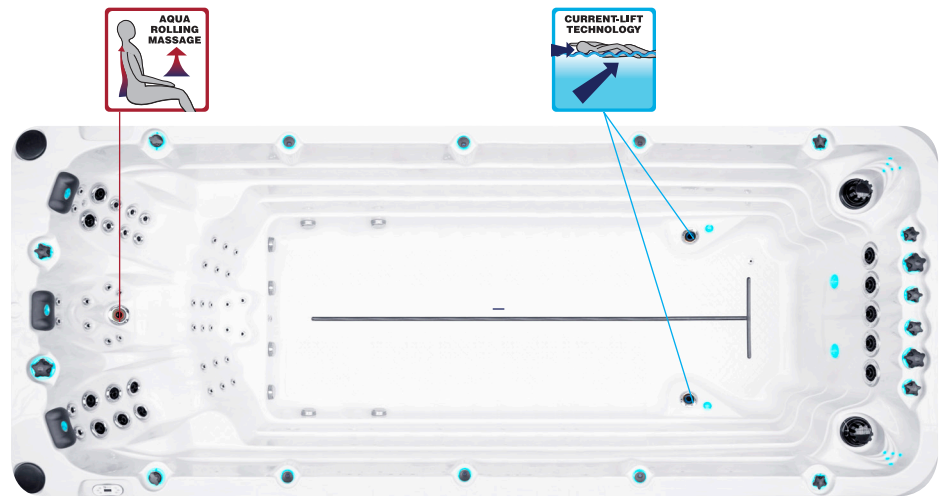

passion
spas | love your senses

SWIMSPA ACTIVITY 2 - ACTIVITY 2 DEEP

PASSION SPAS SPORT- EN FITNESS COLLECTION

SPECIFICATIONS/GENERAL

Dimensions LxW xH.....	549x226x 120/152 cm
Number of Loungers.....	3
Capacity in Liter.....	12500/15000
Dry Weight in kg.....	1400/1600
Full Weight in kg.....	13900/16600
Shell Material.....	Aristech® Acrylic with Vinylester and Polyester
Synthetic Maintenance Free Cabinet.....	Standard
Removable Side Panels.....	8
Durable Support System.....	Synthetic
Everlast™ Full Floor Support Material.....	Polyester
High Density Urethane Insulation.....	Standard

WATER SYSTEM

Total jets.....	58
Air Control Valve.....	5
Filters / Surface.....	(2) 50 Square Feet
Top Access Skim Filter.....	High-Volume Vortex Skimmer
Floor Drain.....	1
External Drain.....	1
Hi Flow Suctions.....	8
Water Diverter Valve.....	2
6" Turbo Swim Jet.....	7
6" Aqua Rolling Massage Jet.....	1
5" Massage Jets, Directional, Rotational and Pulsational.....	8
3" Directional Jets.....	8
2" Directional Jets.....	32
Ozone Jets.....	2

SPECIAL FEATURES

Molded Headrest Soft Pillows with LED Light.....	3
StarBrite Interior LED Light System.....	Standard
Cascade Creek Water Fall.....	1
Exterior Corner LED Lighting.....	Standard
Aromatherapy System.....	Standard
Ozone Sanitation System.....	Standard
UV Synergy System.....	Standard
Ultra Efficient Dual-Wrap Cabinet Insulation.....	Standard
5/4 Ultra Efficient Walk-On Cover.....	Optional

ELECTRICAL SYSTEM

Voltage.....	230/380 V
Amperage.....	20 Amp - 380V / 40 Amp - 230 V
Full Flow Electric Heater.....	3 kw
Control System.....	Balboa BP6013
Light (18 x Multi Color LED).....	Standard
Electronic Topside Control.....	Balboa TP600