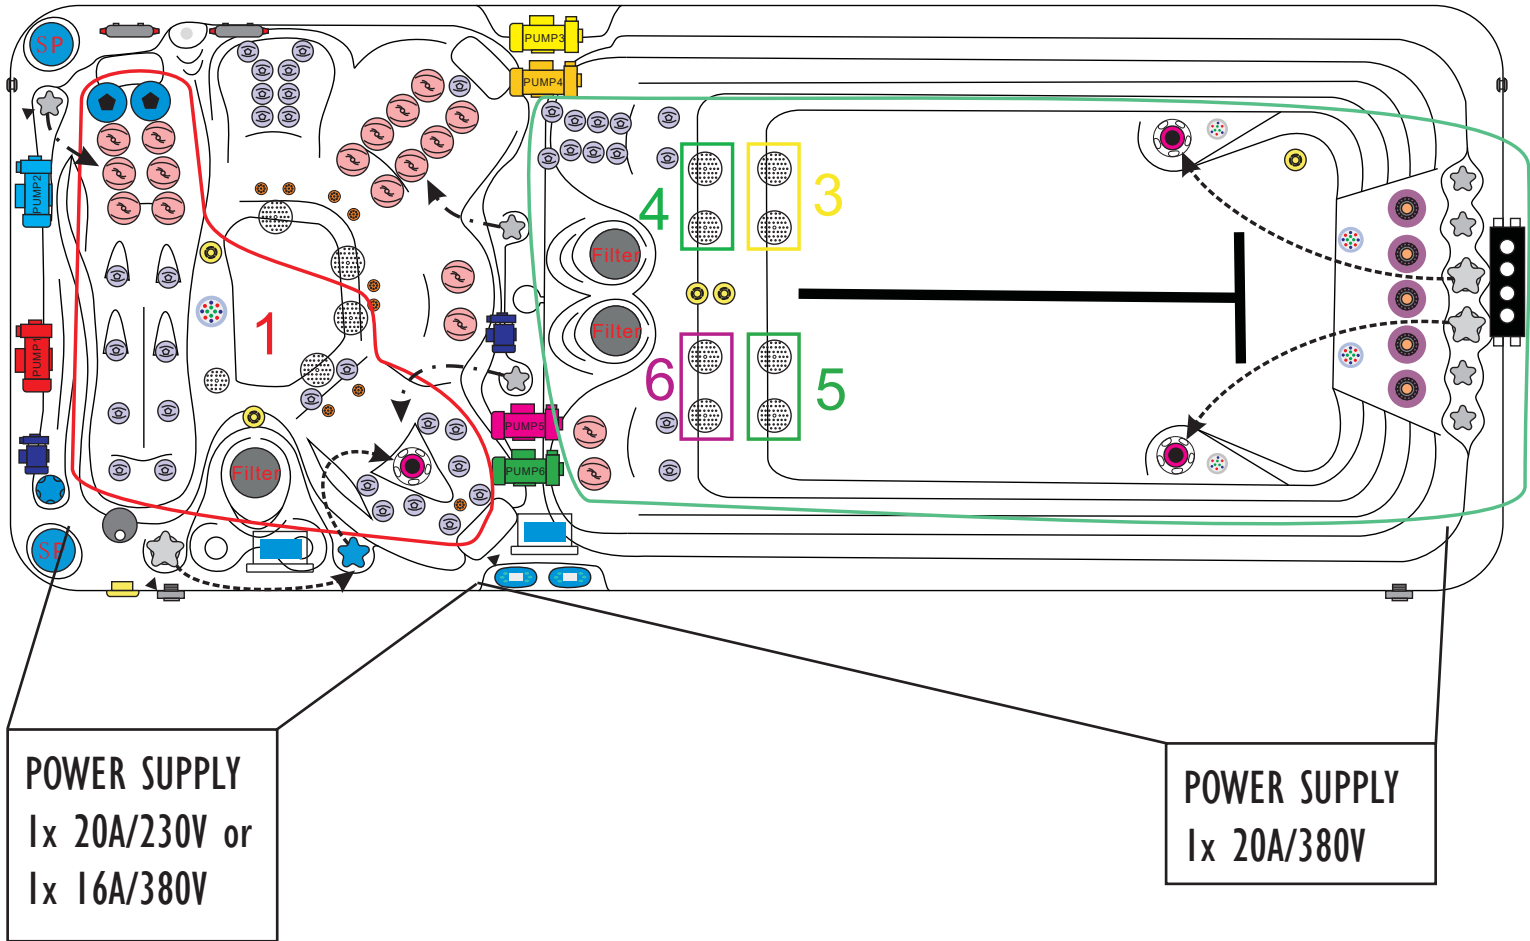

ELECTRICAL SYSTEM

Voltage.....	230/380 V
Amperage.....	20 Amp - 380V / 60 Amp - 230 V
Full Flow Electric Heater.....	3 kw
Control System.....	Balboa GS523DZ
Light (18 x Multi Color LED).....	Standard
Electronic Topside Control.....	Balboa VL801D

passion
spas | love your senses

SWIMSPA DYNAMIC - DYNAMIC DEEP

PASSION SPAS SPORT- EN FITNESS COLLECTION

- Clusterjet 150293 39pcs
- Mini Jet 150126 18pcs
- Power Jet 150155 2pcs
- Swim Jet 150202 3pcs
- River Jet 152200 5pcs
- Blowerjet 150561 9pcs
- Spa Light 150766 5pcs
- Suction 150516 1pcs
- Suction 150517 12pcs