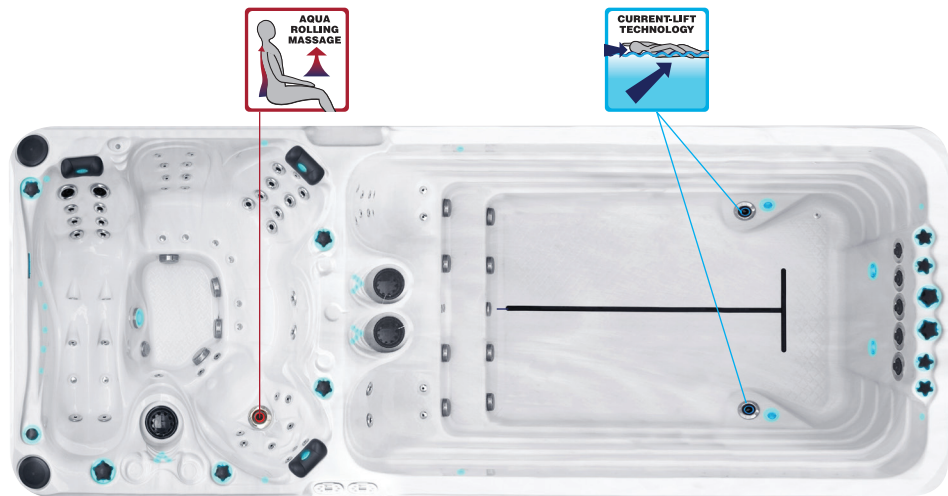

passion
spas | love your senses

SWIMSPA DYNAMIC - DYNAMIC DEEP

PASSION SPAS SPORT- EN FITNESS COLLECTION

SPECIFICATIONS/GENERAL

Dimensions LxWxH.....	590x227x 120/155 cm
Number of Seats.....	6
Number of Loungers.....	1
Capacity in Liter.....	10500/12500
Dry Weight in kg.....	1300/1500
Full Weight in kg.....	14800/14000
Shell Material.....	Aristech® Acrylic with Vinylester and Polyester
Synthetic Maintenance Free Cabinet.....	Standard
Removable Side Panels.....	8
Durable Support System.....	Synthetic
Everlast™ Full Floor Support Material.....	Polyester
High Density Urethane Insulation.....	Standard
Cup Holders.....	4

WATER SYSTEM

Total jets.....	48
Air Control Valve.....	8
Filters / Surface.....	(3) 50 Square Feet
Top Access Skim Filter.....	High-Volume Vortex Skimmer
Floor Drain.....	2
External Drain.....	2
HiFlow Suctions.....	10
Water Diverter Valve.....	3
6" Turbo Swim Jet.....	7
6" Aqua Rolling Massage Jet.....	1
5" Massage Jets, Directional, Rotational and Pulsational.....	2
3" Directional Jets.....	18
2" Directional Jets.....	39
Ozone Jets.....	2

SPECIAL FEATURES

Molded Headrest Soft Pillows with LED Light.....	3
Cascade Creek Water Fall.....	1
Exterior Corner LED Lighting.....	Standard
Ozone Sanitation System.....	Standard
UV Synergy System.....	Standard
Ultra Efficient Dual-Wrap Cabinet Insulation.....	Standard
5/4 Ultra Efficient Walk-On Cover.....	Optional