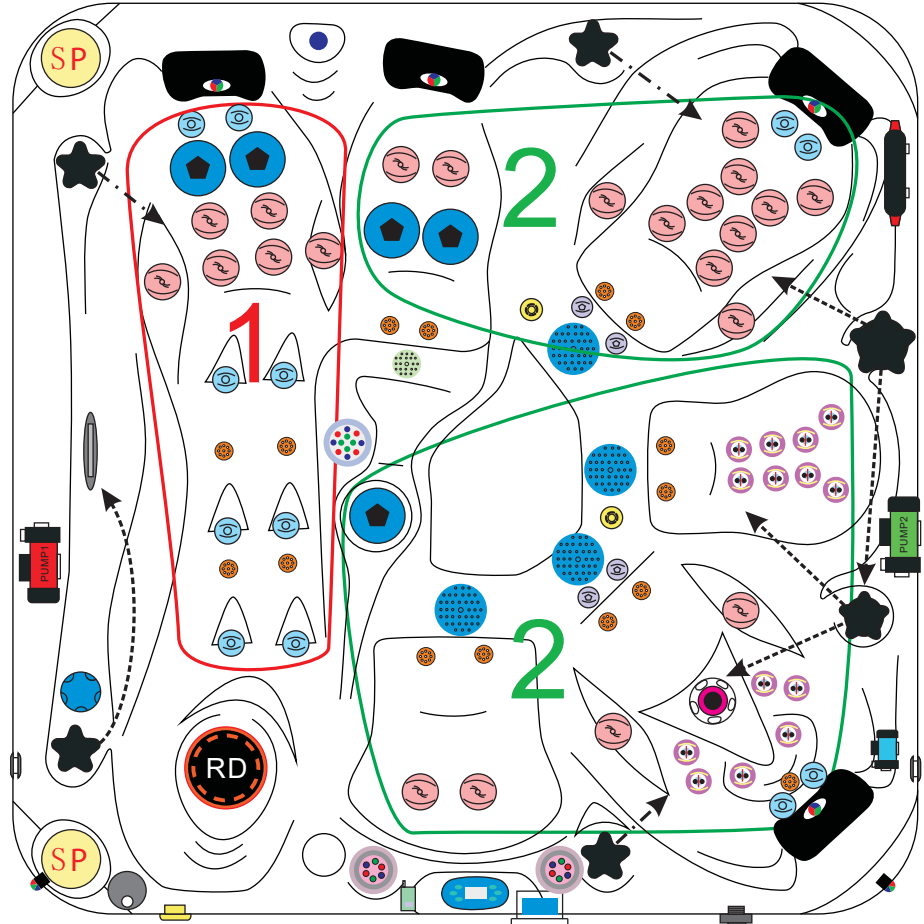

ELECTRICAL SYSTEM

| | |
|-----------------------------------|-------------------------|
| Voltage..... | 230/380 V |
| Amperage..... | 230V - 20A / 380V - 16A |
| Full Flow Electric Heater..... | 3 kW |
| Control System..... | Balboa BP600 |
| Light (18 x Multi Color LED)..... | Standard |
| Electronic Topside Control..... | Balboa TP600 |

passion
spas | love your senses

ADMIRE

PASSION SPAS SIGNATURE COLLECTION

POWER SUPPLY
1x 20A/230V or
1x 16A/380V

| | | | | | | | | |
|---|-------------------|-------|---|-------------------|--------|---|---------------------------------|--------|
|  | Clusterjet 150293 | 4pcs |  | Water Diverter | 150493 |  | Speaker | 150321 |
|  | Clusterjet 151322 | 12pc |  | Air Control | 150520 |  | Controller & Heater JZ6013x1 | 152220 |
|  | Mini Jet 150126 | 22pcs |  | Optional Air Pump | 150827 |  | Drainage | 150511 |
|  | Power Jet 150155 | 2pcs |  | Water Diverter | 152029 |  | WTC50 Circ. Pump | 150817 |
|  | Swim Jet 150202 | 1pc |  | Aromatherapy | 150560 |  | LP300 Mass. Pump | 150818 |
|  | Blowerjet 150561 | 14pcs |  | UV lamp | 150777 |  | LP300 Mass. Pump | 150818 |
|  | Spa Light 150781 | 1pc |  | Pillow | 150403 |  | TP600 Display | 151059 |
|  | Suction 150516 | 1pc |  | Filter lid Black | 159111 | | | |
| | | |  | Filter 4ch-949 | 151131 | | | |
| | | |  | Suction | 150517 | | | |