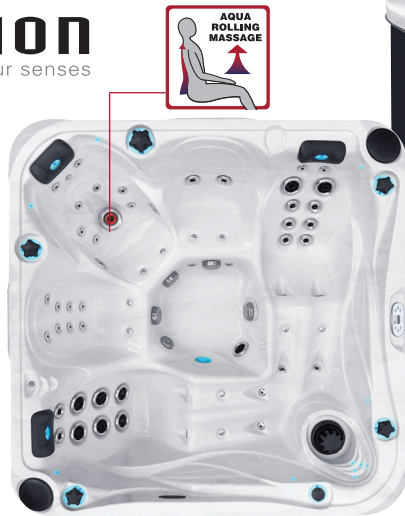

DELIGHT

PASSION SPAS SIGNATURE COLLECTION

passion
spas | love your senses

SPECIFICATIONS/GENERAL

Dimensions L x W x H.....	213 x 213 x 91 cm
Number of Seats.....	3
Number of Loungers.....	2
Capacity in Liter.....	1420
Dry Weight in kg.....	380
Full Weight in kg.....	1800
Shell Material.....	Aristech® Acrylic with Vinylester and Polyester
Synthetic Maintenance Free Cabinet.....	Standard
Removable Side Panels.....	4
Cabinet Material.....	Synthetic
Durable Support System.....	Synthetic
Everlast™ Full Floor Support Material.....	Polyester
High Density Urethane Insulation.....	Standard
Cupholders.....	3

WATER SYSTEM

Total jets.....	60
Water Jets, Stainless Steel.....	50
Air Injector Jets.....	10
Air Control Valve.....	4
Filters / Surface.....	(1) 50 Square Feet
Top Access Skim Filter.....	High-Volume Vortex Skimmer
Floor Drain.....	1
External Drain.....	1
Hi Flow Suctions.....	4
Water Diverter Valve.....	1
6" Aqua Rolling Massage Jet.....	1
5" Massage Jets, Directional, Rotational and Pulsational.....	8
3" Directional Jets.....	12
2" Directional Jets.....	20
2" Aqua Rolling Massage Jets.....	8
Ozone Jets.....	2

SPECIAL FEATURES

Soft Air Massage System.....	Standard
Molded Headrest Soft Pillows with LED Light.....	3
StarBrite Interior LED Light System.....	Standard
Audio System with iPod docking station, 2 built-in speakers...Standard	
Water Fall with LED.....	1
Cascade Creek Water Fall.....	1
Exterior Corner LED Lighting.....	2
Aromatherapy System.....	Standard
Ozone Sanitation System.....	Standard
Synergy Water Maintenance System.....	Standard
Ultra Efficient Dual-Wrap Cabinet Insulation.....	Standard
Energy Efficient Programmable Filtration System.....	Standard
5/4 Ultra Efficient Walk-On Cover.....	Standard
Wifi Ready.....	Standard