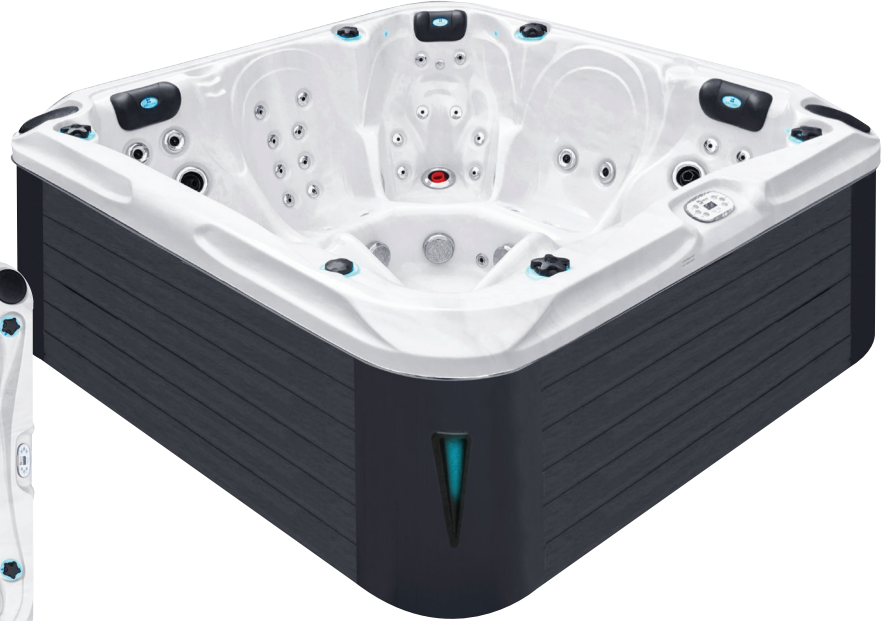

DELIGHT

PASSION SPAS SIGNATURE COLLECTION

passion
spas | love your senses

SPECIFICATIONS/GENERAL

Dimensions L x W x H.....	213 x 213 x 91 cm
Number of Seats.....	3
Number of Loungers.....	2
Capacity in Liter.....	1420
Dry Weight in kg.....	380
Full Weight in kg.....	1800
Shell Material.....	Aristech® Acrylic with Vinylester and Polyester
Synthetic Maintenance Free Cabinet.....	Standard
Removable Side Panels.....	4
Cabinet Material.....	Synthetic
Durable Support System.....	Synthetic
Everlast™ Full Floor Support Material.....	Polyester
High Density Urethane Insulation.....	Standard
Cupholders.....	3

SPECIAL FEATURES

Soft Air Massage System.....	Standard
Molded Headrest Soft Pillows with LED Light.....	3
StarBrite Interior LED Light System.....	Standard
Audio System with iPod docking station, 2 built-in speakers...Standard	
Water Fall with LED.....	1
Cascade Creek Water Fall.....	1
Exterior Corner LED Lighting.....	2
Aromatherapy System.....	Standard
Ozone Sanitation System.....	Standard
Synergy Water Maintenance System.....	Standard
Ultra Efficient Dual-Wrap Cabinet Insulation.....	Standard
Energy Efficient Programmable Filtration System.....	Standard
5/4 Ultra Efficient Walk-On Cover.....	Standard
Wifi Ready.....	Standard

PUMP INFORMATION

Massage Pump 1: LX LP300.....	2,2 kW
Massage Pump 2: LX LP300.....	2,2 kW
Filtration Pump: LX WTC50M.....	250W
Air Pump: LX AP300.....	300W

ELECTRICAL SYSTEM

Voltage.....	230/380 V
Amperage.....	230V - 20A / 380V - 16A
Full Flow Electric Heater.....	3 kW
Control System.....	Balboa BP600
Light (18 x Multi Color LED).....	Standard
Electronic Topside Control.....	Balboa TP600