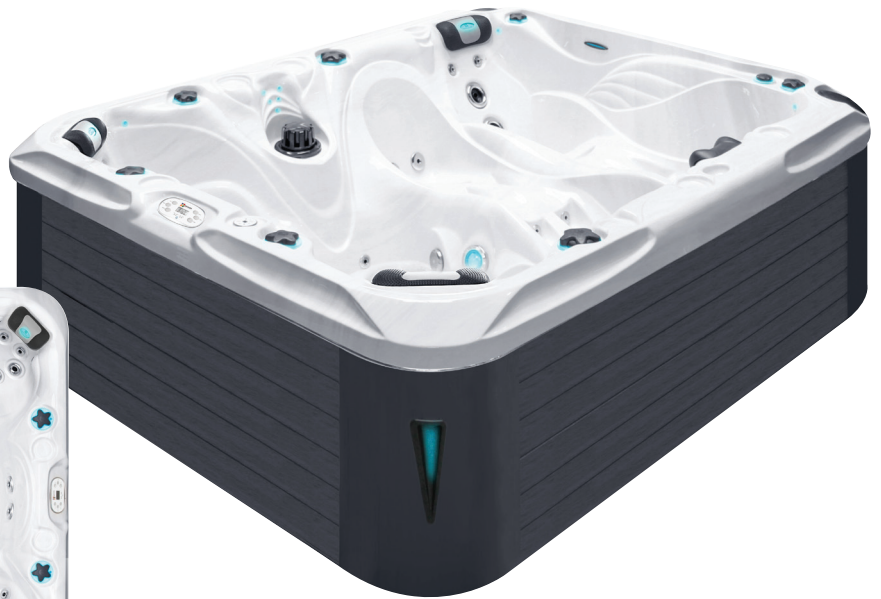

passion
spas | love your senses

DESIRE

PASSION SPAS SIGNATURE COLLECTION

SPECIFICATIONS/GENERAL

| | |
|--------------------------------------------|-------------------------------------------------|
| Dimensions LxW x H..... | 274x228 x 91 cm |
| Number of Seats..... | 4 |
| Number of Loungers..... | 2 |
| Capacity in Liter..... | 1660 |
| Dry Weight in kg..... | 490 |
| Full Weight in kg..... | 2150 |
| Shell Material..... | Aristech® Acrylic with Vinylester and Polyester |
| Synthetic Maintenance Free Cabinet..... | Standard |
| Removable Side Panels..... | 4 |
| Durable Support System..... | Synthetic |
| Everlast™ Full Floor Support Material..... | Polyester |
| High Density Urethane Insulation..... | Standard |
| Cup Holders..... | 4 |

SPECIAL FEATURES

| | |
|---------------------------------------------------|----------|
| Soft Air Massage System..... | Standard |
| Molded Headrest Soft Pillows with LED Light..... | 4 |
| StarBrite Interior LED Light System..... | Standard |
| Cascade Creek Water Fall..... | 1 |
| Exterior Corner LED Lighting..... | 2 |
| Aromatherapy System..... | Standard |
| Ozone Sanitation System..... | Standard |
| Synergy Water Maintenance System..... | Standard |
| Ultra Efficient Dual-Wrap Cabinet Insulation..... | Standard |
| 5/4 Ultra Efficient Walk-On Cover..... | Standard |
| Wifi Ready..... | Standard |