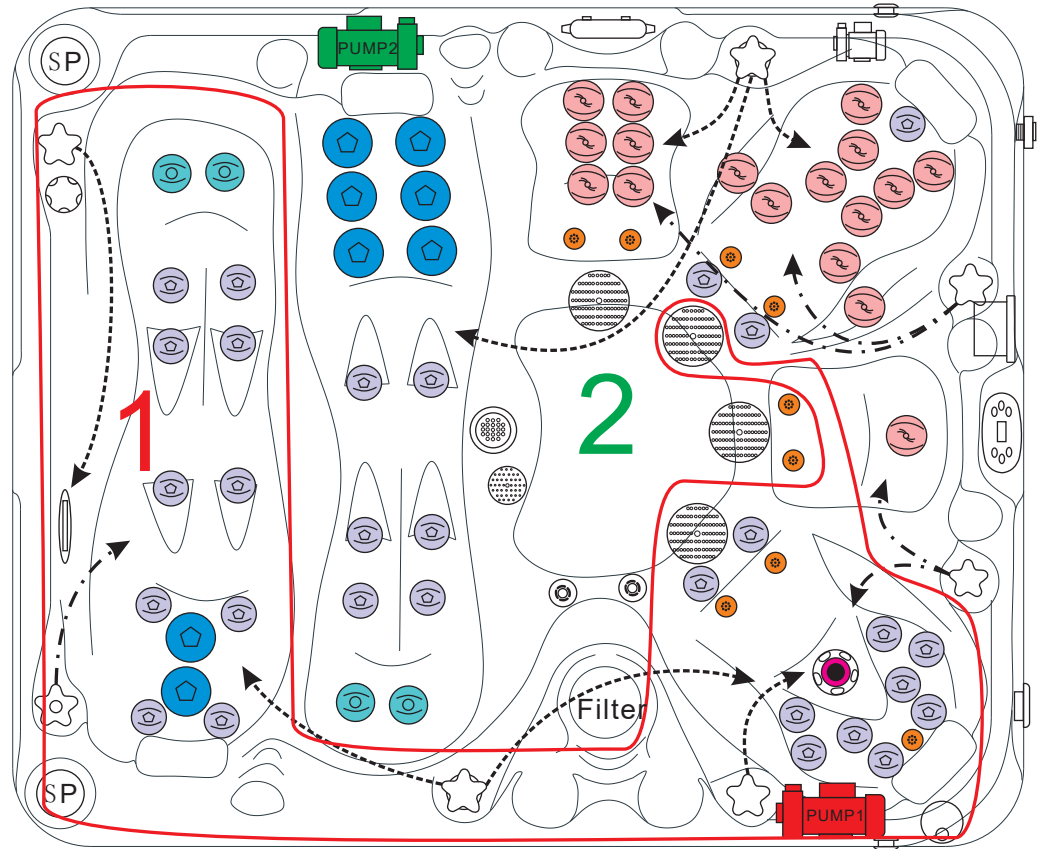

ELECTRICAL SYSTEM

| | |
|-----------------------------------|-------------------------|
| Voltage..... | 230/380 V |
| Amperage..... | 230V - 20A / 380V - 16A |
| Full Flow Electric Heater..... | 3 kW |
| Control System..... | Balboa BP600 |
| Light (18 x Multi Color LED)..... | Standard |
| Electronic Topside Control..... | Balboa TP600 |

passion
spas | love your senses

DESIRE

PASSION SPAS SIGNATURE COLLECTION

POWER SUPPLY
1x 20A/230V or
1x 16A/380V

| | | | | | | | | |
|--|-------------------|-------|--|-------------------|--------|--|---------------------------------|--------|
| | Clusterjet 150293 | 29pcs | | Water Diverter | 150493 | | Speaker | 150321 |
| | Clusterjet 151322 | 4pcs | | Air Control | 150520 | | Controller & Heater JZ6013x1 | 152220 |
| | Mini Jet 150126 | 17pcs | | Optional Air Pump | 150827 | | Drainage | 150511 |
| | Power Jet 150155 | 8pcs | | Water Diverter | 152029 | | WTC50 Circ. Pump | 150817 |
| | Swim Jet 150202 | 1pc | | Aromatherapy | 150560 | | LP300 Mass. Pump | 150818 |
| | Blowerjet 150561 | 9pcs | | UV lamp | 150777 | | LP300 Mass. Pump | 150818 |
| | Spa Light 150781 | 1pc | | Pillow | 150403 | | TP600 Display | 151061 |
| | Suction 150516 | 1pc | | Filter lid Black | 159111 | | | |
| | Suction 150517 | 4pcs | | Filter 4ch-949 | 151131 | | | |