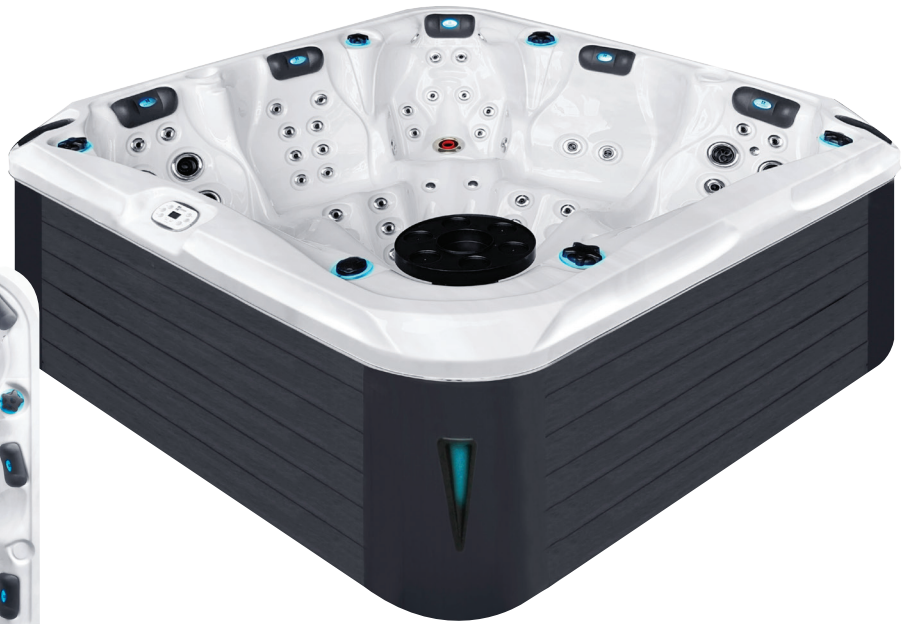

passion
spas | love your senses

DEVOTION

PASSION SPAS SIGNATURE COLLECTION

SPECIFICATIONS/GENERAL

Dimensions L x W x H.....	230 x 230 x 91 cm
Number of Loungers.....	5
Capacity in Liter.....	1480
Dry Weight in kg.....	360
Full Weight in kg.....	1840
Shell Material.....	Aristech® Acrylic with Vinylester and Polyester
Synthetic Maintenance Free Cabinet.....	Standard
Removable Side Panels.....	4
Cabinet Material.....	Synthetic
Durable Support System.....	Synthetic
Everlast™ Full Floor Support Material.....	Polyester
High Density Urethane Insulation.....	Standard
Cup Holders.....	3

SPECIAL FEATURES

Soft Air Massage System.....	Standard
Molded Headrest Soft Pillows with LED Light.....	4
StarBrite Interior LED Light System.....	Standard
Audio System with iPOD docking station, 2 built-in speakers...Standard	
Cascade Creek Water Fall.....	1
Exterior Corner LED Lighting.....	2
Aromatherapy System.....	Standard
Ozone Sanitation System.....	Standard
Synergy Water Maintenance System.....	Standard
Ultra Efficient Dual-Wrap Cabinet Insulation.....	Standard
5/4 Ultra Efficient Walk-On Cover.....	Standard
Wifi Ready.....	Standard

PUMP INFORMATION

Massage Pump 1: LX LP300.....	2,2 kW
Massage Pump 2: LX LP300.....	2,2 kW
Filtration Pump: LX WTC50M.....	250W
Air Pump: LX AP300.....	300W

ELECTRICAL SYSTEM

Voltage.....	230/380 V
Amperage.....	230V-20A/380V-16A
Full Flow Electric Heater.....	3 kW
Control System.....	Balboa BP600
Light (18 x Multi Color LED).....	Standard
Electronic Topside Control.....	Balboa TP600