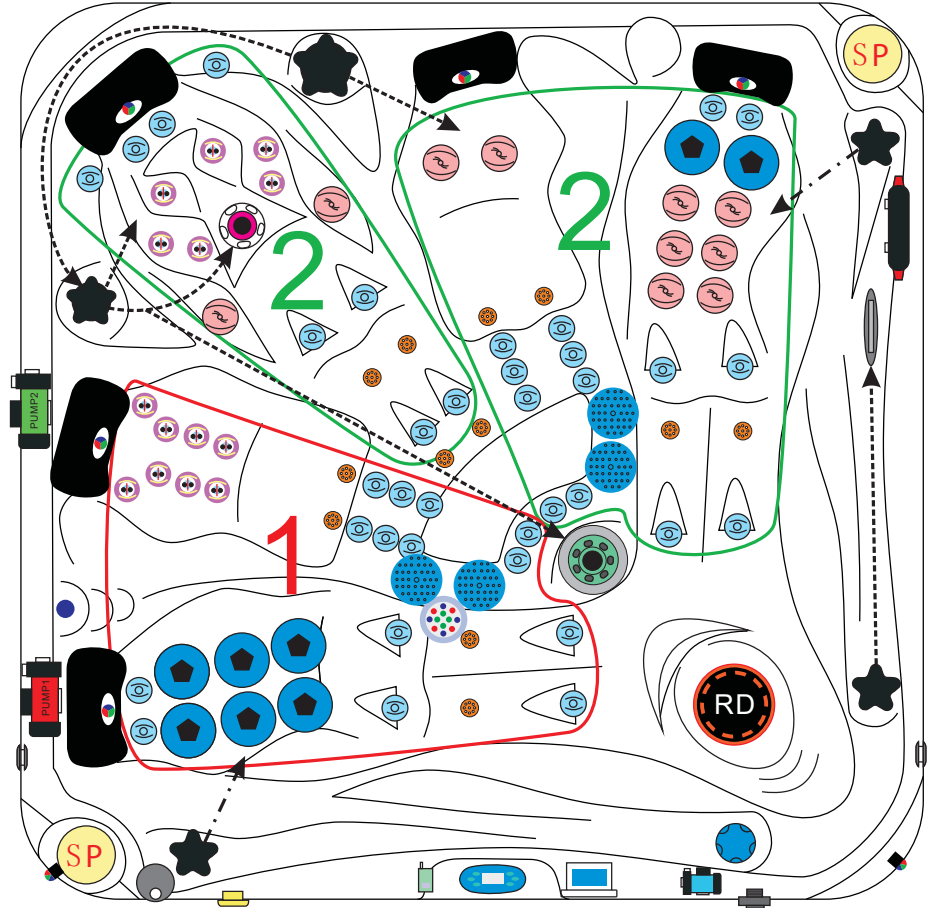

passion
spas | love your senses

DEVOTION

PASSION SPAS SIGNATURE COLLECTION

SPECIFICATIONS/GENERAL

Dimensions L x W x H.....	230 x 230 x 91 cm
Number of Loungers.....	5
Capacity in Liter.....	1480
Dry Weight in kg.....	360
Full Weight in kg.....	1840
Shell Material.....	Aristech® Acrylic with Vinylester and Polyester
Synthetic Maintenance Free Cabinet.....	Standard
Removable Side Panels.....	4
Cabinet Material.....	Synthetic
Durable Support System.....	Synthetic
Everlast™ Full Floor Support Material.....	Polyester
High Density Urethane Insulation.....	Standard
Cup Holders.....	3

PUMP INFORMATION

Massage Pump 1: LX LP300.....	2,2 kW
Massage Pump 2: LX LP300.....	2,2 kW
Filtration Pump: LX WTC50M.....	250W
Air Pump: LX AP300.....	300W

ELECTRICAL SYSTEM

Voltage.....	230/380 V
Amperage.....	230V-20A/380V-16A
Full Flow Electric Heater.....	3 kW
Control System.....	Balboa BP600
Light (18 x Multi Color LED).....	Standard
Electronic Topside Control.....	Balboa TP600

passion
spas | love your senses

DEVOTION

PASSION SPAS SIGNATURE COLLECTION

POWER SUPPLY
1x 20A/230V or
1x 16A/380V

	Clusterjet 151322	36pc		Water Diverter	150493		Speaker	150321
	Mini Jet 150126	10pcs		Air Control	150520		Controller & Heater JZ6013x1	152220
	Power Jet 150155	8pcs		Optional Air Pump	150827		Drainage	150511
	Swim Jet 150202	1pc		Water Diverter	152029		WTC50 Circ. Pump	150817
	Blowerjet 150561	12pcs		Aromatherapy	150560		LP300 Mass. Pump	150818
	Spa Light 150781	1pc		UV lamp	150777		LP300 Mass. Pump	150818
	Suction 150516	1pc		Pillow	150403		TP600 Display	151059
				Filter lid Black	159111			
				Filter 4ch-949	151131			
				Suction	150517			