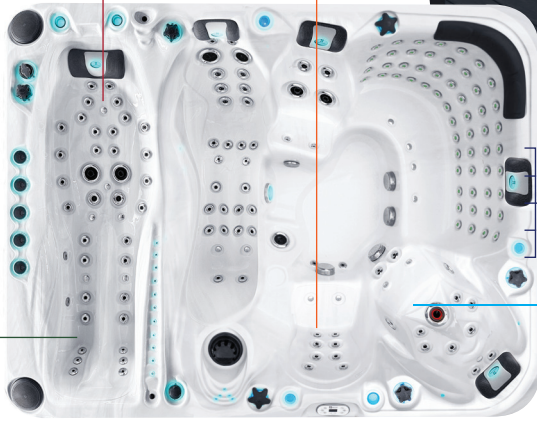

ECSTATIC MIGHTY WAVE

PASSION SPAS EXCLUSIVE COLLECTION

passion
spas | love your senses

SPECIFICATIONS/GENERAL

Dimensions L x W x H.....	305 x 228 x 91 cm
Number of Seats.....	5
Number of Loungers.....	2
Capacity in Liter.....	1650
Dry Weight in kg.....	500
Full Weight in kg.....	2150
Shell Material.....	Aristech® Acrylic with Vinylester and Polyester
Synthetic Maintenance Free Cabinet.....	Standard
Removable Side Panels.....	4
Durable Support System.....	Synthetic
Everlast™ Full Floor Support Material.....	Polyester
High Density Urethane Insulation.....	Standard
Cup Holders.....	6

WATER SYSTEM

Total jets.....	160
Water Jets, Stainless Steel.....	148
Air Injector Jets.....	12
Air Control Valve.....	4
Filters/Surface.....	(1) 50 Square Feet
Top Access Skim Filter.....	High-Volume Vortex Skimmer
Floor Drain.....	1
External Drain.....	1
Hi Flow Suctions.....	4
Water Diverter Valve.....	2
6" Aqua Rolling Jet.....	1
5" Massage Jets, Directional, Rotational and Pulsational.....	7
3" Spinning Jets.....	12
2" Vibrating Jets.....	128
Ozone Jets.....	2

SPECIAL FEATURES

Soft Air Massage System.....	Standard
Aqua Rolling Massage.....	Standard
Intense Therapy Zone Massage.....	Standard
Therapy Wave Zone Massage.....	Standard
Levitation Bed.....	Standard
Molded Headrest Soft Pillows with LED Light.....	6
StarBrite Interior LED Light System.....	Standard
Waterfall Massage.....	Standard
Exterior Corner LED Lighting.....	2
Aromatherapy System.....	Standard
Ozone Sanitation System.....	Standard
UV Synergy System.....	Standard
Ultra Efficient Dual-Wrap Cabinet Insulation.....	Standard
5/4 Ultra Efficient Walk-On Cover.....	Optional
Wifi Ready.....	Standard

ELECTRICAL SYSTEM

Voltage.....	230/380 V
Amperage.....	32 Amp - 230V / 16 Amp - 380 V
Full Flow Electric Heater.....	3 kw
Control System.....	Balboa 6031XZ
Light (18 x Multi Color LED).....	Standard
Electronic Topside Control.....	Balboa TP800