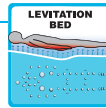

ECSTATIC MIGHTY WAVE

PASSION SPAS EXCLUSIVE COLLECTION

passion
spas | love your senses

SPECIFICATIONS/GENERAL

Dimensions L x W x H.....	305 x 228 x 91 cm
Number of Seats.....	5
Number of Loungers.....	2
Capacity in Liter.....	1650
Dry Weight in kg.....	500
Full Weight in kg.....	2150
Shell Material.....	Aristech® Acrylic with Vinylester and Polyester
Synthetic Maintenance Free Cabinet.....	Standard
Removable Side Panels.....	4
Durable Support System.....	Synthetic
Everlast™ Full Floor Support Material.....	Polyester
High Density Urethane Insulation.....	Standard
Cup Holders.....	6

SPECIAL FEATURES

Soft Air Massage System.....	Standard
Aqua Rolling Massage.....	Standard
Intense Therapy Zone Massage.....	Standard
Therapy Wave Zone Massage.....	Standard
Levitation Bed.....	Standard
Molded Headrest Soft Pillows with LED Light.....	6
StarBrite Interior LED Light System.....	Standard
Waterfall Massage.....	Standard
Exterior Corner LED Lighting.....	2
Aromatherapy System.....	Standard
Ozone Sanitation System.....	Standard
UV Synergy System.....	Standard
Ultra Efficient Dual-Wrap Cabinet Insulation.....	Standard
5/4 Ultra Efficient Walk-On Cover.....	Optional
Wifi Ready.....	Standard