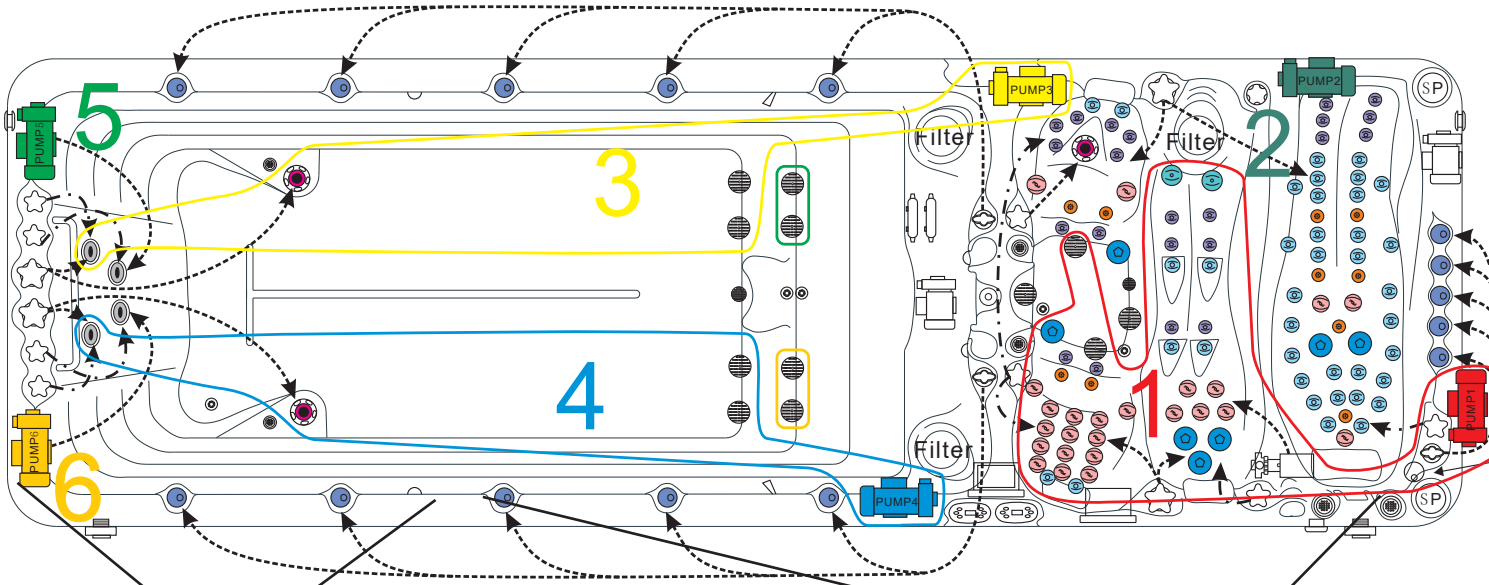

SWIMSPA ENERGY - ENERGY DEEP

PASSION SPAS SPORT- EN FITNESS COLLECTION

passion
spas | love your senses

SPECIFICATIONS/GENERAL

Dimensions LxW x H.....	720x228 x 128/152 cm
Number of Seats.....	2
Number of Loungers.....	1
Capacity in Liter.....	14000/16000
Dry Weight in kg.....	1650/1800
Full Weight in kg.....	15650/17800
Shell Material.....	Aristech® Acrylic with Vinylester and Polyester
Synthetic Maintenance Free Cabinet.....	Standard
Removable Side Panels.....	8
Cabinet Material.....	Synthetic
Durable Support System.....	Synthetic
Everlast™ Full Floor Support Material.....	Polyester
High Density Urethane Insulation.....	Standard
Cup Holders.....	4

ELECTRICAL SYSTEM

Voltage.....	230/380 V
Amperage.....	20 Amp - 380V / 60 Amp - 230 V
Full Flow Electric Heater.....	3 kw
Control System.....	Balboa GS523DZ
Light (18 x Multi Color LED).....	Standard
Electronic Topside Control.....	Balboa TP600

SWIMSPA ENERGY - ENERGY DEEP

PASSION SPAS SPORT- EN FITNESS COLLECTION

passion
spas | love your senses

POWER SUPPLY
1x 20A/380V

POWER SUPPLY
1x 20A/230V or
1x 16A/380V

	Waterjet 153950	15pcs		Water Control	152198		Speaker	150321
	Clusterjet 150293	22pcs		Water Diverter	150493		Controller & Heater JZ6013x1	152220
	Clusterjet 151322	36pcs		Air/Water Control	150520		Controller & Heater JZ6013x2	152222
	Clusterjet 152186	2pcs		Optional Air Pump	150827		Drainage	150511
	Mini Jet 150126	24pcs		Aromatherapy	150560		WTC50 Circ. Pump	150861
	Power Jet 150155	7pcs		UV-lamp	150777		LP300 Mass. Pump	150818
	Swim Jet 152200	4pcs		Pillow	150403		TP600 Display	151059
	Swim Jet 150202	3pcs		Filter lid Black	159111		Diverter Pump	150828
	Blowerjet 150561	10pcs		Filter 4ch-949	151131			
	Spa Light 150766	6pcs		Suction	150516			
				Suction	150517			