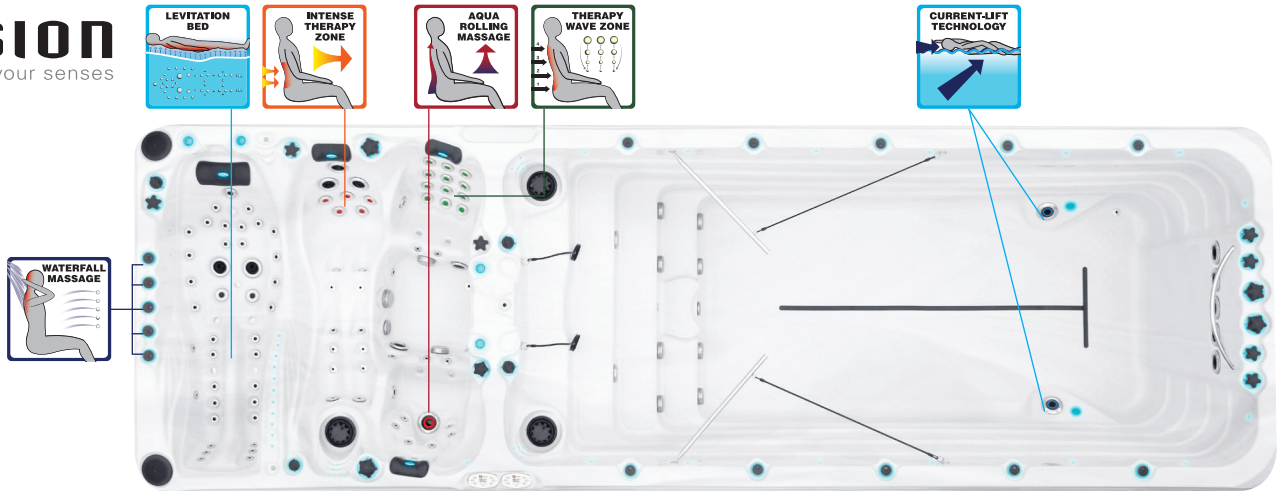

SWIMSPA ENERGY - ENERGY DEEP

PASSION SPAS SPORT- EN FITNESS COLLECTION

passion
spas | love your senses

SPECIFICATIONS/GENERAL

Dimensions LxW x H.....	720x228 x 128/152 cm
Number of Seats.....	2
Number of Loungers.....	1
Capacity in Liter.....	14000/16000
Dry Weight in kg.....	1650/1800
Full Weight in kg.....	15650/17800
Shell Material.....	Aristech® Acrylic with Vinylester and Polyester
Synthetic Maintenance Free Cabinet.....	Standard
Removable Side Panels.....	8
Cabinet Material.....	Synthetic
Durable Support System.....	Synthetic
Everlast™ Full Floor Support Material.....	Polyester
High Density Urethane Insulation.....	Standard
Cup Holders.....	4

WATER SYSTEM

Total jets.....	110
Water Jets, Stainless Steel.....	104
Air Injector Jets.....	10
Air Control Valve.....	3
Filters / Surface.....	(2) 50 Square Feet
Top Access Skim Filter.....	High-Volume Vortex Skimmer
Floor Drain.....	1
External Drain.....	1
Hi Flow Suctions.....	4
Water Diverter Valve.....	2
Power Swim Jets.....	4
Floor Swim Jets.....	2
5" Massage Jets, Directional, Rotational and Pulsational.....	6
3" Directional Jets.....	26
2" Directional Jets.....	71
Ozone Jets.....	1

SPECIAL FEATURES

Soft Air Massage System.....	Standard
Molded Headrest Soft Pillows with LED Light.....	3
StarBrite Interior LED Light System.....	Standard
Audio System with iPod docking station, 2 built-in speakers.....	Standard
Water Fall Massage.....	Standard
Exterior Corner LED Lighting.....	2
Aromatherapy System.....	Standard
Ozone Sanitation System.....	Standard
Synergy Water Maintenance System.....	Standard
Ultra Efficient Dual-Wrap Cabinet Insulation.....	Standard
5/4 Ultra Efficient Walk-On Cover.....	Standard
Wifi Ready.....	Standard