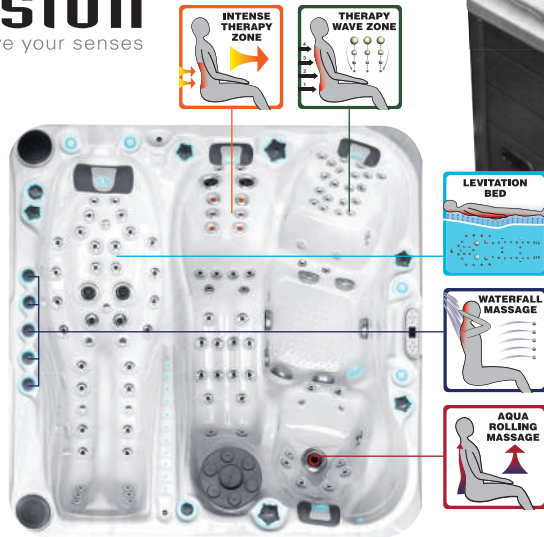

EUPHORIA MIGHTY WAVE

PASSION SPAS EXCLUSIVE COLLECTION

passion
spas | love your senses

SPECIFICATIONS/GENERAL

Dimensions LxW x H.....	230 x 230 x 91 cm
Number of Seats.....	2
Number of Loungers.....	2
Capacity in Liter.....	1550
Dry Weight in kg.....	405
Full Weight in kg.....	2100
Shell Material.....	Aristech® Acrylic with Vinylester and Polyester
Synthetic Maintenance Free Cabinet.....	Standard
Removable Side Panels.....	4
Cabinet Material.....	Synthetic
Durable Support System.....	Synthetic
Everlast™ Full Floor Support Material.....	Polyester
High Density Urethane Insulation.....	Standard
Cup Holders.....	4

WATER SYSTEM

Total jets.....	115
Water Jets, Stainless Steel.....	105
Air Injector Jets.....	10
Air Control Valve.....	3
Filters / Surface.....	(1) 50 Square Feet
Top Access Skim Filter.....	High-Volume Vortex Skimmer
Floor Drain.....	1
External Drain.....	1
Hi Flow Suctions.....	6
Water Diverter Valve.....	2
6" Aqua Rolling Jets.....	1
5" Massage Jets, Directional, Rotational and Pulsational.....	4
3" Directional Jets.....	12
2" Directional Jets.....	86
Ozone Jets.....	2

SPECIAL FEATURES

Soft Air Massage System.....	Standard
Molded Headrest Soft Pillows with LED Light.....	4
StarBrite Interior LED Light System.....	Standard
Audio System with iPOD docking station, 2 built-in speakers.....	Standard
Water Fall Massage.....	Standard
Cascade Creek Water Fall.....	1
Exterior Corner LED Lighting.....	2
Aromatherapy System.....	Standard
Ozone Sanitation System.....	Standard
Synergy Water Maintenance System.....	Standard
Ultra Efficient Dual-Wrap Cabinet Insulation.....	Standard
5/4 Ultra Efficient Walk-On Cover.....	Standard
Wifi Ready.....	Standard

Voltage.....	230/380 V
Amperage.....	230V-32A/380V-16A
Full Flow Electric Heater.....	3 kW
Control System.....	Balboa BP600
Light (18 x Multi Color LED).....	Standard
Electronic Topside Control.....	Balboa TP800