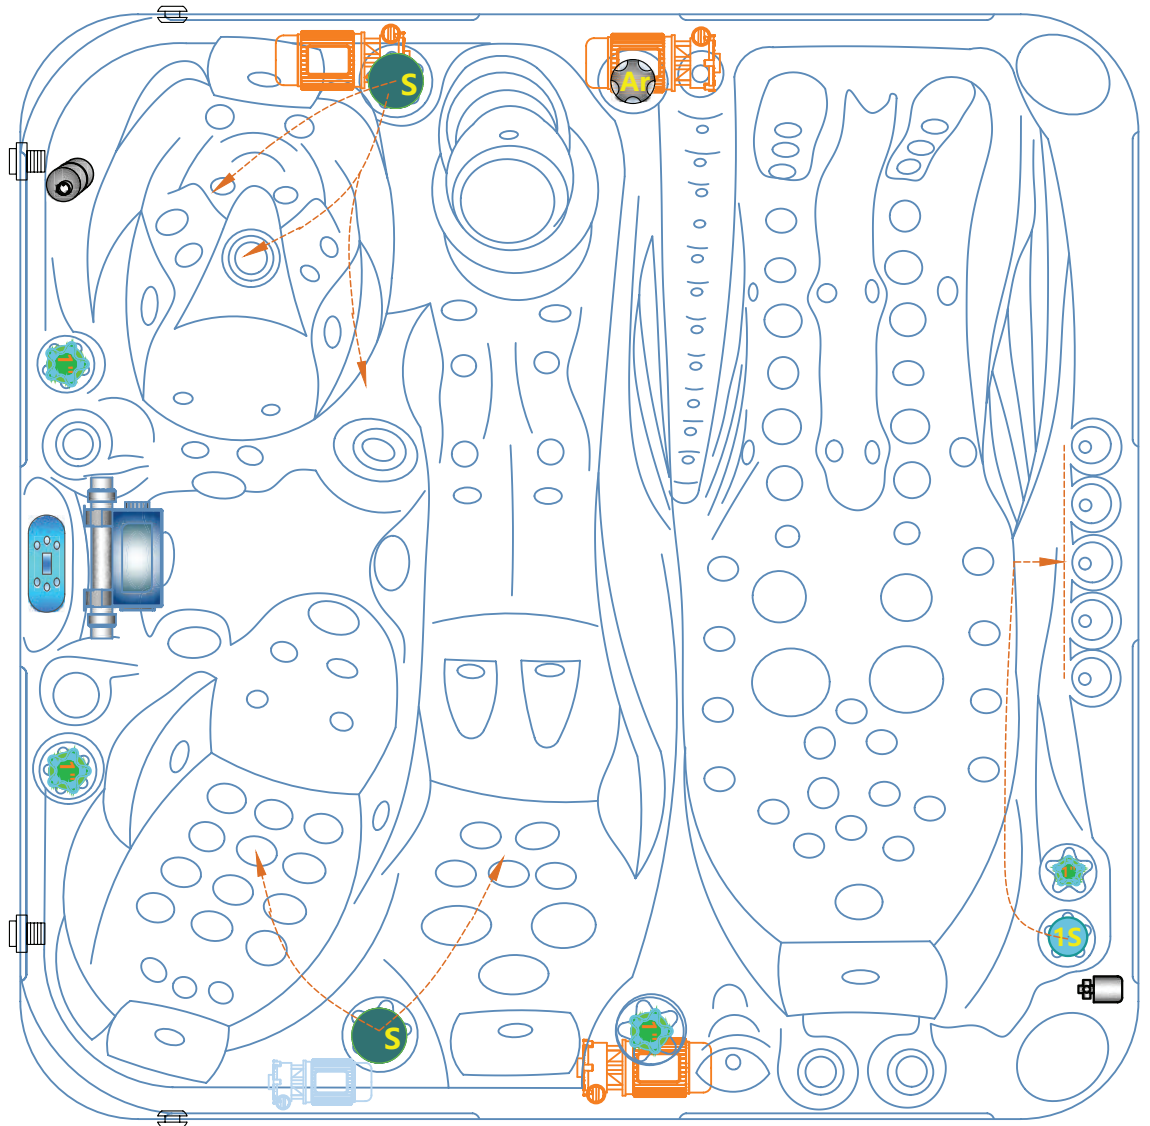

POWER SUPPLY

1x 32A/230V or

1x 16A/380V

WTC50 Circulatiepomp

150817

Drainage

150511

LP300 Massagepomp

150818

Diverter Valve Plus Handle

152198

AP300 Blower

150827

1-1/2" Diverter Valve

150492

Cable Gland

On/Off Turn Valve Air

150520

Controller JZ6013X2

152222

2" Diverter Valve

150493

Wave Diverter Pump

150828

Aromatherapy Canister

152038

TP700 Topside

151907