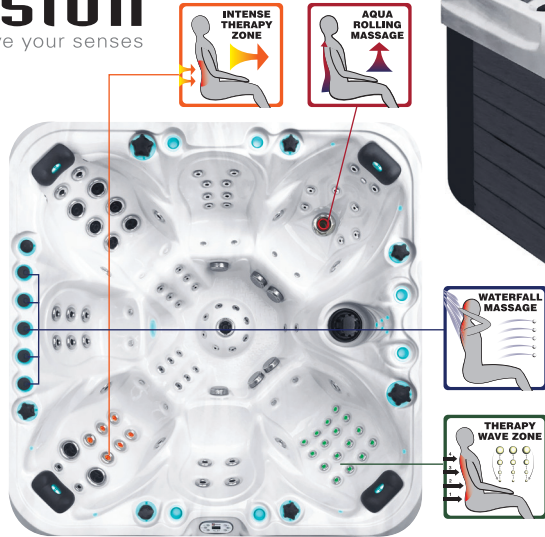

EXCITE MIGHTY WAVE

PASSION SPAS EXCLUSIVE COLLECTION

passion
spas | love your senses

SPECIFICATIONS/GENERAL

Dimensions LxW x H.....	224 x 224 x 91 cm
Number of Seats.....	7
Number of Loungers.....	0
Capacity in Liter.....	1450
Dry Weight in kg.....	390
Full Weight in kg.....	1840
Shell Material.....	Aristech® Acrylic with Vinylester and Polyester
Synthetic Maintenance Free Cabinet.....	Standard
Removable Side Panels.....	4
Cabinet Material.....	Synthetic
Durable Support System.....	Synthetic
Everlast™ Full Floor Support Material.....	Polyester
High Density Urethane Insulation.....	Standard
Cup Holders.....	6

WATER SYSTEM

Total jets.....	112
Water Jets, Stainless Steel.....	100
Air Injector Jets.....	12
Air Control Valve.....	4
Filters / Surface.....	(1) 50 Square Feet
Top Access Skim Filter.....	High-Volume Vortex Skimmer
Floor Drain.....	1
External Drain.....	1
Hi Flow Suctions.....	6
Water Diverter Valve.....	2
5" Massage Jets, Directional, Rotational and Pulsational.....	9
3" Directional Jets.....	28
2" Directional Jets.....	56
Ozone Jets.....	1

SPECIAL FEATURES

Soft Air Massage System.....	Standard
Molded Headrest Soft Pillows with LED Light.....	4
StarBrite Interior LED Light System.....	Standard
Audio System with iPOD docking station, 2 built-in speakers.....	Standard
Water Fall Massage.....	Standard
Aromatherapy System.....	Standard
Ozone Sanitation System.....	Standard
Synergy Water Maintenance System.....	Standard
Ultra Efficient Dual-Wrap Cabinet Insulation.....	Standard
5/4 Ultra Efficient Walk-On Cover.....	Standard
Wifi Ready.....	Standard

Voltage.....	230/380 V
Amperage.....	230V - 32A / 380V - 16A
Full Flow Electric Heater.....	3 kW
Control System.....	Balboa BP600
Light (18 x Multi Color LED).....	Standard
Electronic Topside Control.....	Balboa TP800