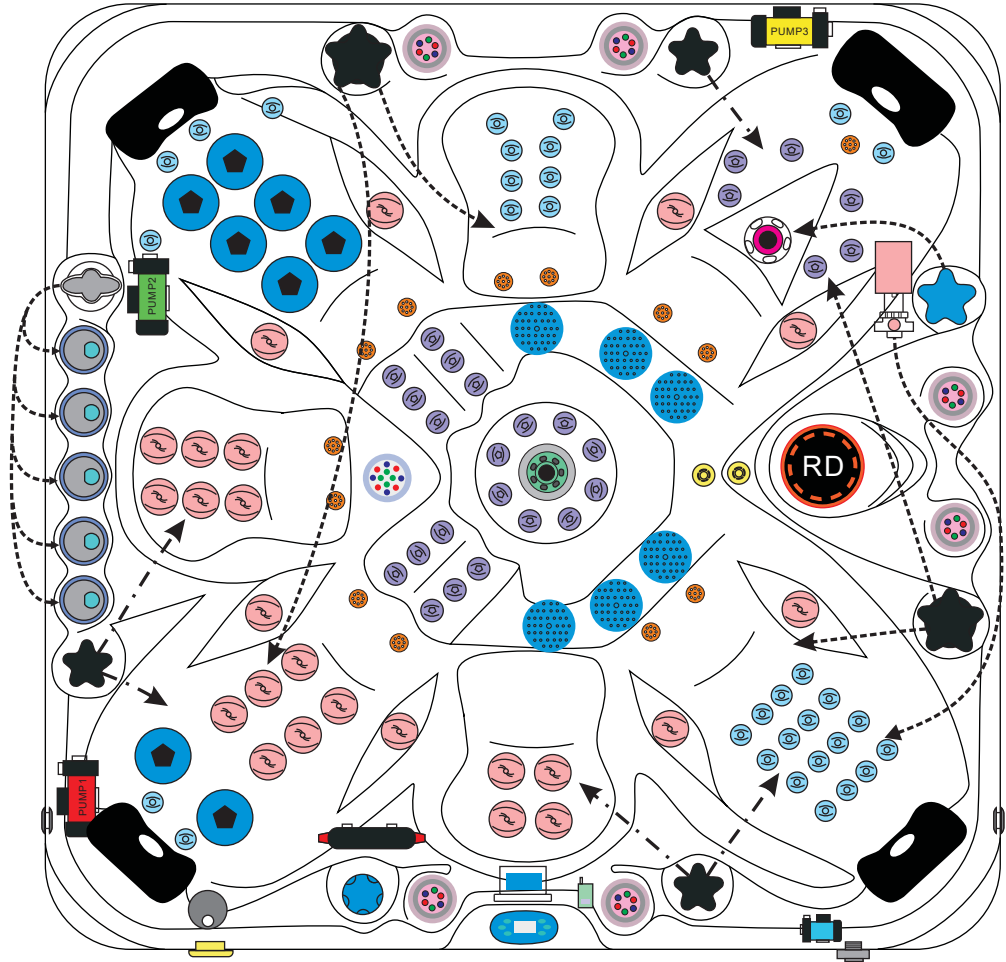

EXCITE MIGHTY WAVE

PASSION SPAS EXCLUSIVE COLLECTION

passion
spas | love your senses

SPECIFICATIONS/GENERAL

Dimensions LxW x H.....	224 x 224 x 91 cm
Number of Seats.....	7
Number of Loungers.....	0
Capacity in Liter.....	1450
Dry Weight in kg.....	390
Full Weight in kg.....	1840
Shell Material.....	Aristech® Acrylic with Vinylester and Polyester
Synthetic Maintenance Free Cabinet.....	Standard
Removable Side Panels.....	4
Cabinet Material.....	Synthetic
Durable Support System.....	Synthetic
Everlast™ Full Floor Support Material.....	Polyester
High Density Urethane Insulation.....	Standard
Cup Holders.....	6

Voltage.....	230/380 V
Amperage.....	230V - 32A / 380V - 16A
Full Flow Electric Heater.....	3 kW
Control System.....	Balboa BP600
Light (18 x Multi Color LED).....	Standard
Electronic Topside Control.....	Balboa TP800

passion
spas | love your senses

EXCITE

PASSION SPAS EXCLUSIVE COLLECTION

POWER SUPPLY
1x 32A/230V or
1x 16A/380V

	Waterjet 153950	5pcs		Water Control	152198		Speaker	150321
	Clusterjet 150293	26pcs		Water Diverter	150493		Controller & Heater JZ6013x1	152220
	Clusterjet 151322	32pcs		Air Control	150520		Drainage	150511
	Clusterjet 152186	24pcs		Water Diverter	152029		WTC50 Circ. Pump	150817
	Mini Jet 150126	8pcs		Aromatherapy	150560		LP300 Mass. Pump	150818
	Power Jet 150155	1pcs		UV lamp	150777		LP300 Mass. Pump	150818
	Swim Jet 150202	1pc		Pillow	150403		TP800 Display	151061
	Blowerjet 150561	10pcs		Filter lid Black	159111		Water Diverter Pump	150828
	Spa Light 150766	4pcs		Filter 4ch-949	151131			
	Suction 150516	1pc						
	Suction 150517	6pcs						