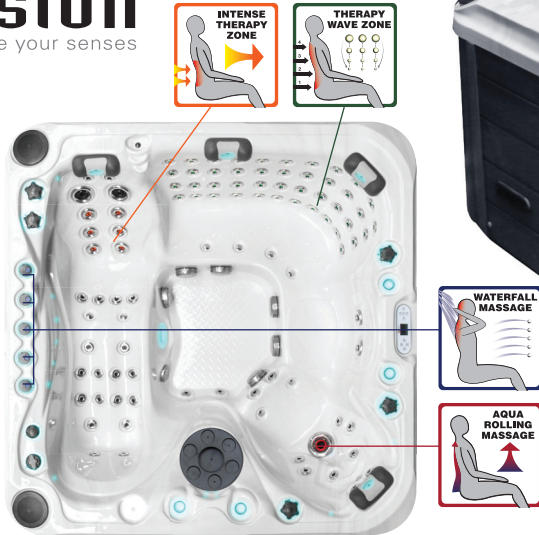

FELICITY MIGHTY WAVE

PASSION SPAS EXCLUSIVE COLLECTION

passion
spas | love your senses

SPECIFICATIONS/GENERAL

Dimensions LxWxH.....	213x213x91 cm
Number of Seats.....	4
Number of Loungers.....	1
Capacity in Liter.....	1490
Dry Weight in kg.....	390
Full Weight in kg.....	1880
Shell Material.....	Aristech® Acrylic with Vinylester and Polyester
Synthetic Maintenance Free Cabinet.....	Standard
Removable Side Panels.....	4
Durable Support System.....	Synthetic
Everlast™ Full Floor Support Material.....	Polyester
High Density Urethane Insulation.....	Standard
Cup Holders.....	4

WATER SYSTEM

Total jets.....	97
Water Jets, Stainless Steel.....	89
Air Injector Jets.....	8
Air Control Valve.....	2
Filters / Surface.....	(1) 50 Square Feet
Top Access Skim Filter.....	High-Volume Vortex Skimmer
Floor Drain.....	1
External Drain.....	1
Hi Flow Suctions.....	6
Water Diverter Valve.....	2
6" Aqua Rolling Jets.....	2
5" Massage Jets, Directional, Rotational and Pulsational.....	2
Spinner Jets.....	8
Vibrating Jets.....	76
Ozone Jets.....	2

SPECIAL FEATURES

Soft Air Massage System.....	Standard
Molded Headrest Soft Pillows with LED Light.....	4
StarBrite Interior LED Light System.....	Standard
Cascade Creek Water Fall.....	1
Exterior Corner LED Lighting.....	2
Aromatherapy System.....	Standard
Ozone Sanitation System.....	Standard
Synergy Water Maintenance System.....	Standard
Ultra Efficient Dual-Wrap Cabinet Insulation.....	Standard
5/4 Ultra Efficient Walk-On Cover.....	Standard
Wifi Ready.....	Standard

Voltage.....	230/380 V
Amperage.....	230V-32A/380V-16A
Full Flow Electric Heater.....	3 kW
Control System.....	Balboa BP600
Light (18 x Multi Color LED).....	Standard
Electronic Topside Control.....	Balboa TP700