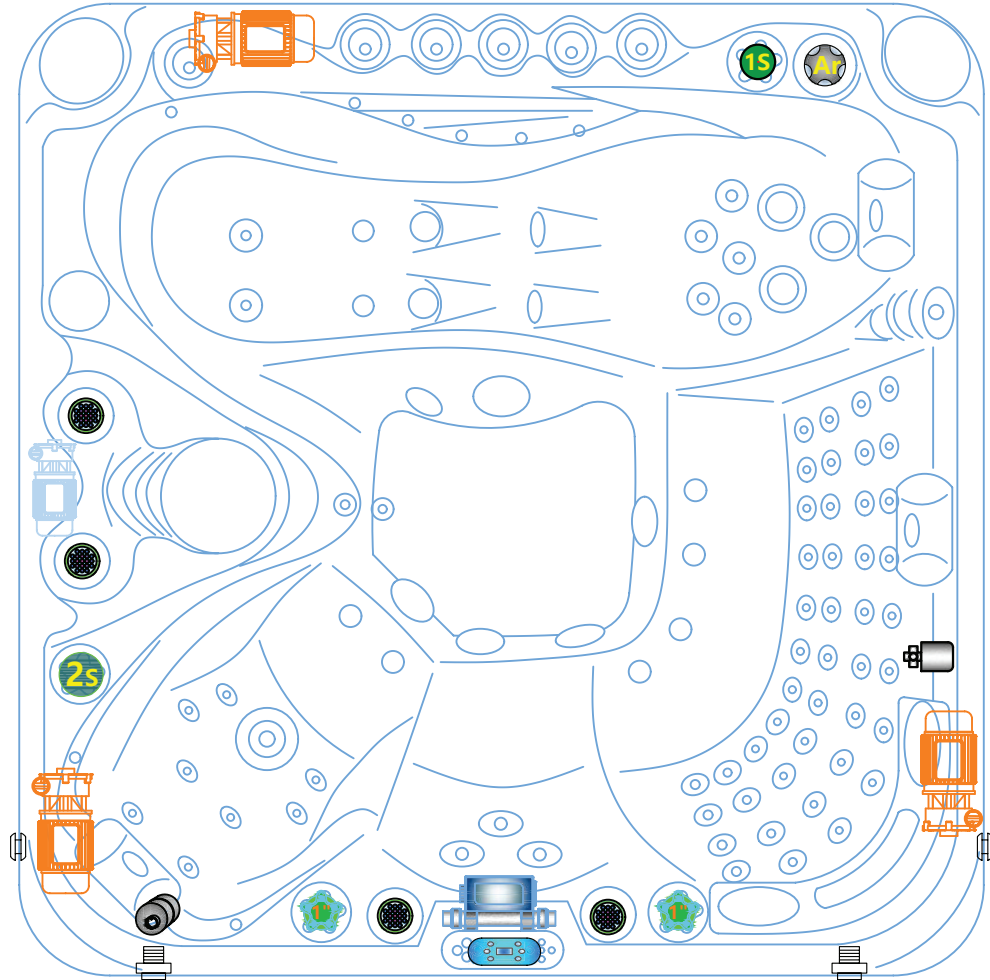

FELICITY MIGHTY WAVE

PASSION SPAS EXCLUSIVE COLLECTION

passion
spas | love your senses

SPECIFICATIONS/GENERAL

Dimensions LxWxH.....	213x213x91 cm
Number of Seats.....	4
Number of Loungers.....	1
Capacity in Liter.....	1490
Dry Weight in kg.....	390
Full Weight in kg.....	1880
Shell Material.....	Aristech® Acrylic with Vinylester and Polyester
Synthetic Maintenance Free Cabinet.....	Standard
Removable Side Panels.....	4
Durable Support System.....	Synthetic
Everlast™ Full Floor Support Material.....	Polyester
High Density Urethane Insulation.....	Standard
Cup Holders.....	4

Voltage.....	230/380 V
Amperage.....	230V-32A/380V-16A
Full Flow Electric Heater.....	3 kW
Control System.....	Balboa BP600
Light (18 x Multi Color LED).....	Standard
Electronic Topside Control.....	Balboa TP700

passion
spas | love your senses

FELICITY MIGHTY WAVE

PASSION SPAS EXCLUSIVE COLLECTION

POWER SUPPLY
1x 32A/230V or
1x 16A/380V

	WTC50 Circulatiepomp	150817		Drainage	150511
	LP300 Massagepomp	150818		Diverter Valve Plus Handle	152198
	AP300 Blower	150827		1-1/2" Diverter Valve	150492
	Cable Gland			On/Off Turn Valve Air	150520
	Controller JZ6013X2	152222		2" Diverter Valve	150493
	Wave Diverter Pump	150828		Aromatherapy Canister	152038
	TP700 Topside	151907		Cup Holder	151615