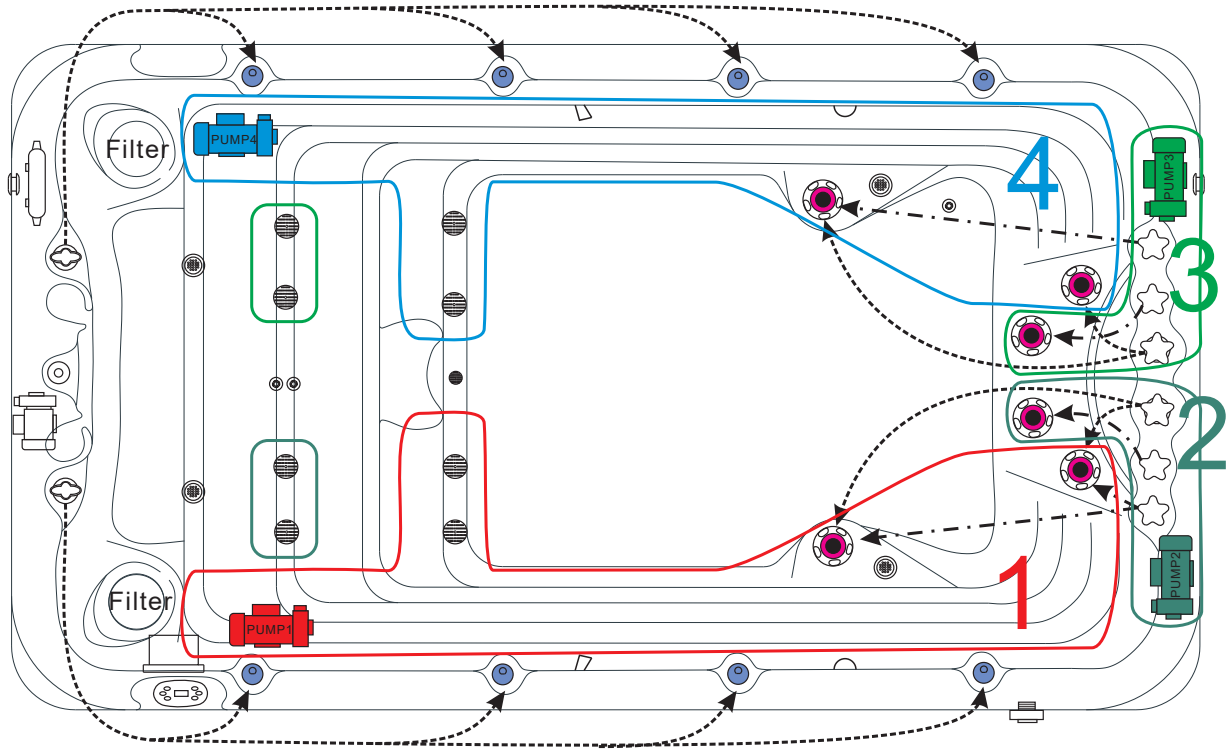

SPECIAL FEATURES

StarBrite Interior LED Light System.....	Standard
Exterior Corner LED Lighting.....	4
Ozone Sanitation System.....	Standard
Synergy Water Maintenance System.....	Standard
Ultra Efficient Dual-Wrap Cabinet Insulation.....	Standard
5/4 Ultra Efficient Walk-On Cover.....	Standard
Wifi Ready.....	Standard

PUMP INFORMATION

Massage Pump 1:LX LP300.....	2,2 kW
Massage Pump 2:LX LP300.....	2,2 kW
Massage Pump 3:LX LP300.....	2,2 kW
Massage Pump 4:LX LP300.....	2,2 kW
Filtration Pump: LX WTC50M.....	250W

ELECTRICAL SYSTEM

Voltage.....	230/380 V
Amperage.....	380V-20A/230V-40A
Full Flow Electric Heater.....	3 kW
Control System.....	Balboa GS523DZ
Light (18 x Multi Color LED).....	Standard
Electronic Topside Control.....	Balboa TP600

SWIMSPA FITNESS I - FITNESS I DEEP

PASSION SPAS SPORT- EN FITNESS COLLECTION

passion
spas | love your senses

POWER SUPPLY
1x 20A/380V

	Waterjet 153950 8pcs		Water Control 152198		Controller & Heater 152222 JZ6013x2
	Swim Jet 150202 6pcs		Water Diverter 150493		Drainage 150511
	Spa Light 150766 4pcs		Air Control 150520		WTC50 Circ. Pump 150817
	Suction 150516 1pc		UV-lamp 150777		LP300 Mass. Pump 150818
	Suction 150517 8pcs		Filter lid Black 159111 Filter 6ch-949 151131		TP600 Display 151059