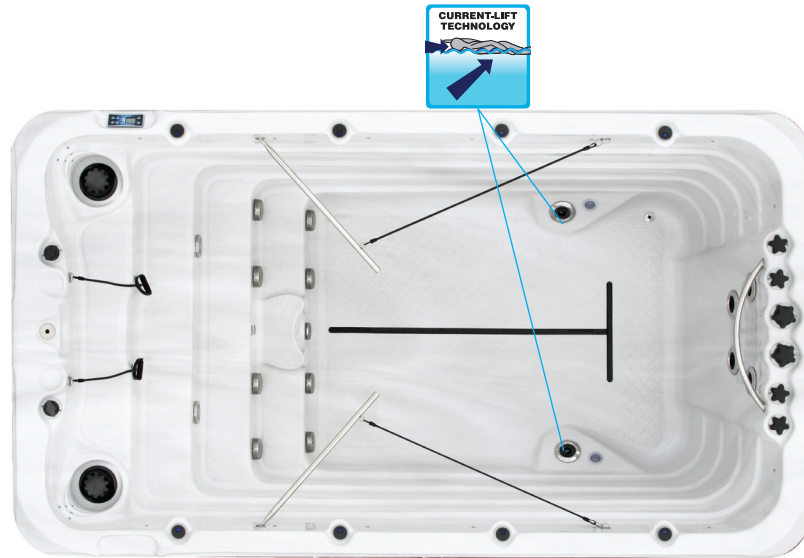

passion
spas | love your senses

SWIMSPA FITNESS I - FITNESS I DEEP

PASSION SPAS SPORT- EN FITNESS COLLECTION

SPECIFICATIONS/GENERAL

Dimensions LxW x H.....	400 x 228 x 126/155 cm
Number of Seats.....	1
Capacity in Liter.....	7500/9000
Dry Weight in kg.....	1200/1400
Full Weight in kg.....	8700/10400
Shell Material.....	Aristech® Acrylic with Vinylester and Polyester
Synthetic Maintenance Free Cabinet.....	Standard
Removable Side Panels.....	8
Cabinet Material.....	Synthetic
Durable Support System.....	Synthetic
Everlast™ Full Floor Support Material.....	Polyester
High Density Urethane Insulation.....	Standard
Cup Holders.....	2

WATER SYSTEM

Total jets.....	6
Filters / Surface.....	(2) 50 Square Feet
Top Access Skim Filter.....	High-Volume Vortex Skimmer
Floor Drain.....	1
External Drain.....	1
Hi Flow Suctions.....	8
Water Diverter Valve.....	2
Power Swim Jets.....	4
Floor Swim Jets.....	2
Ozone Jets.....	1

SPECIAL FEATURES

StarBrite Interior LED Light System.....	Standard
Exterior Corner LED Lighting.....	4
Ozone Sanitation System.....	Standard
Synergy Water Maintenance System.....	Standard
Ultra Efficient Dual-Wrap Cabinet Insulation.....	Standard
5/4 Ultra Efficient Walk-On Cover.....	Standard
Wifi Ready.....	Standard

Voltage.....	230/380 V
Amperage.....	380V-20A/230V-40A
Full Flow Electric Heater.....	3 kW
Control System.....	Balboa GS523DZ
Light (18 x Multi Color LED).....	Standard
Electronic Topside Control.....	Balboa TP600