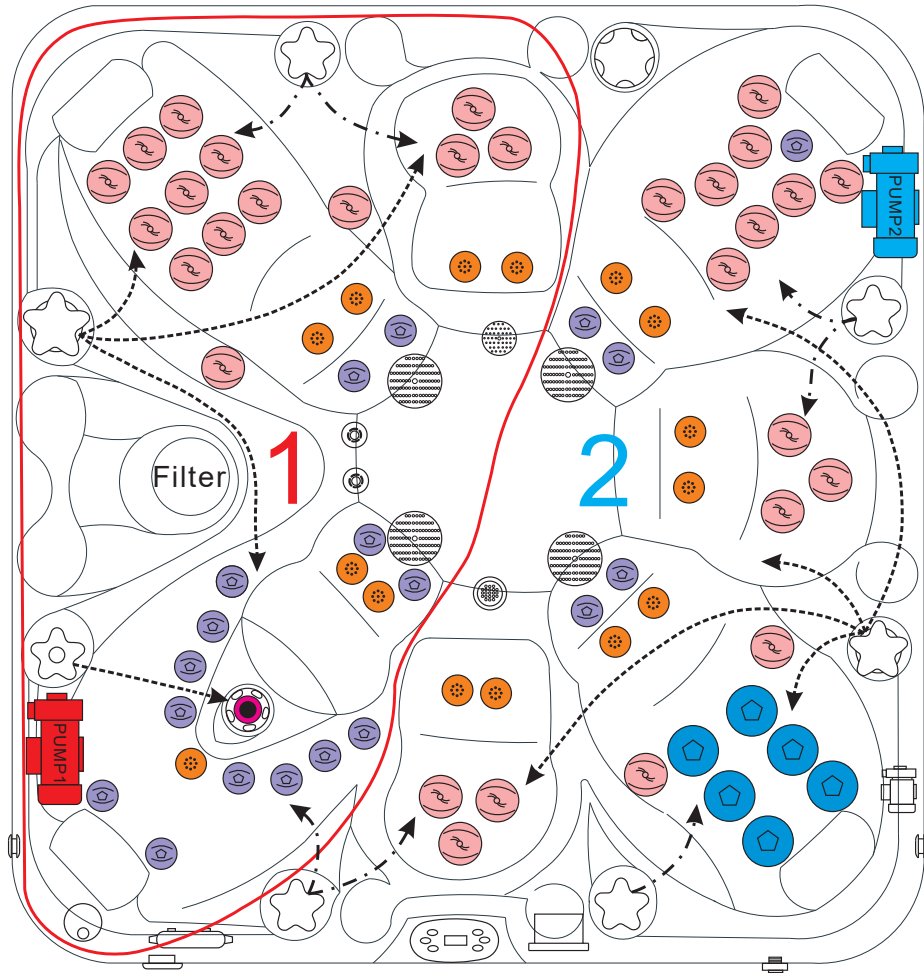

Clusterjet 150293	17pcs		Water Diverter	150493		Speaker	151622
	Mini Jet 150126	30pcs		Air Control	150520		Controller & Heater JZ6013x1	152220
	Power Jet 150155	6pcs		Optional Air Pump	150827		Drainage	150511
	Swim Jet 150202	1pc		Water Diverter	152029		WTC50 Circ. Pump	150817
	Blowerjet 150561	15pcs		Aromatherapy	150560		LP300 Mass. Pump	150818
	Spa Light 150781	1pc		UV lamp	150777		LP300 Mass. Pump	150818
	Suction 150516	1pc		Pillow	150403		TP600 Display	151059
	Suction 150517	4pcs		Filter lid Black	159111			
				Filter 4ch-949	151131