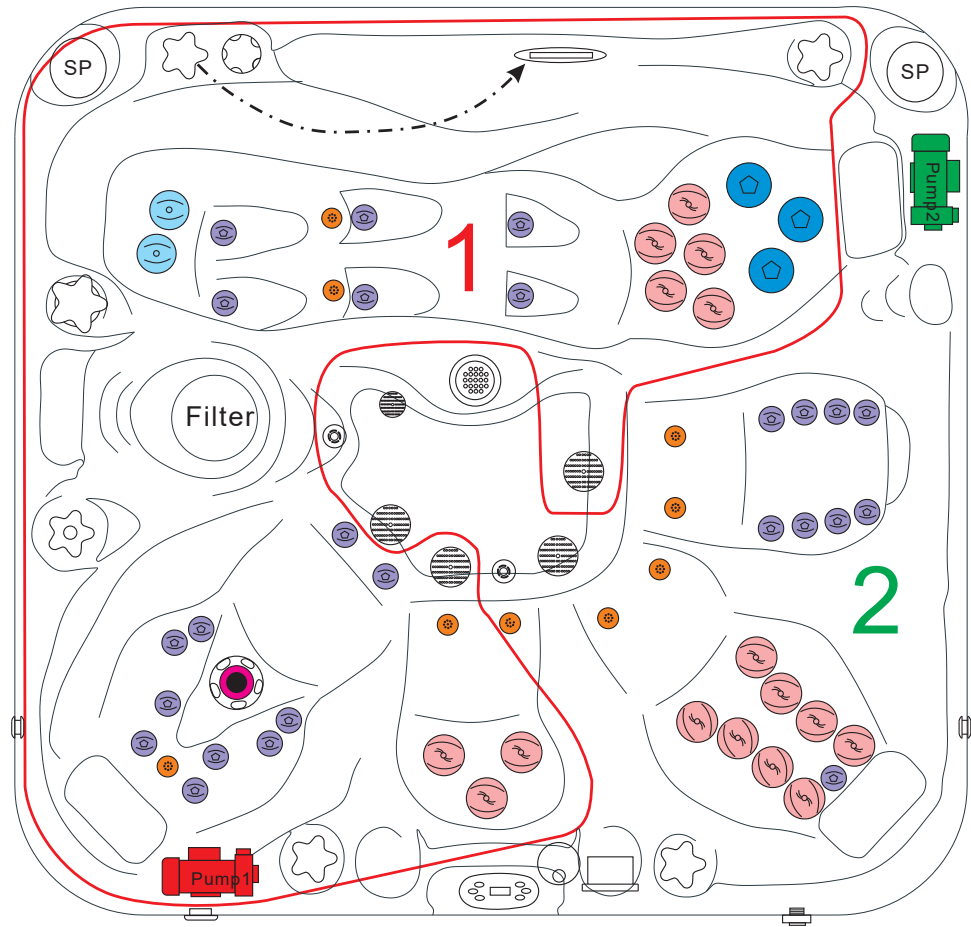

Clusterjet 150293	25pcs		Air Pump	150827		Speaker	150321
	Mini Jet 150126	16pcs		Water Diverter	152029		Controller & Heater JZ6013x1	152220
	Power Jet 150155	3pcs		Air Control	150520		Drainage	150511
	Swim Jet 150202	1pc		Aromatherapy	150560		WTC50 Circ. Pump	150817
	Blowerjet 150561	9pcs		UV Lamp	150777		LP300 Mass. Pump	150818
	Spa Light 150781	1pc		Pillow	150403		LP300 Mass. Pump	150818
	Suction 150516	1pc		Filter lid Black	159111		TP600 Display	151059
	Suction 150517	4pcs		Filter 4ch-949	151131