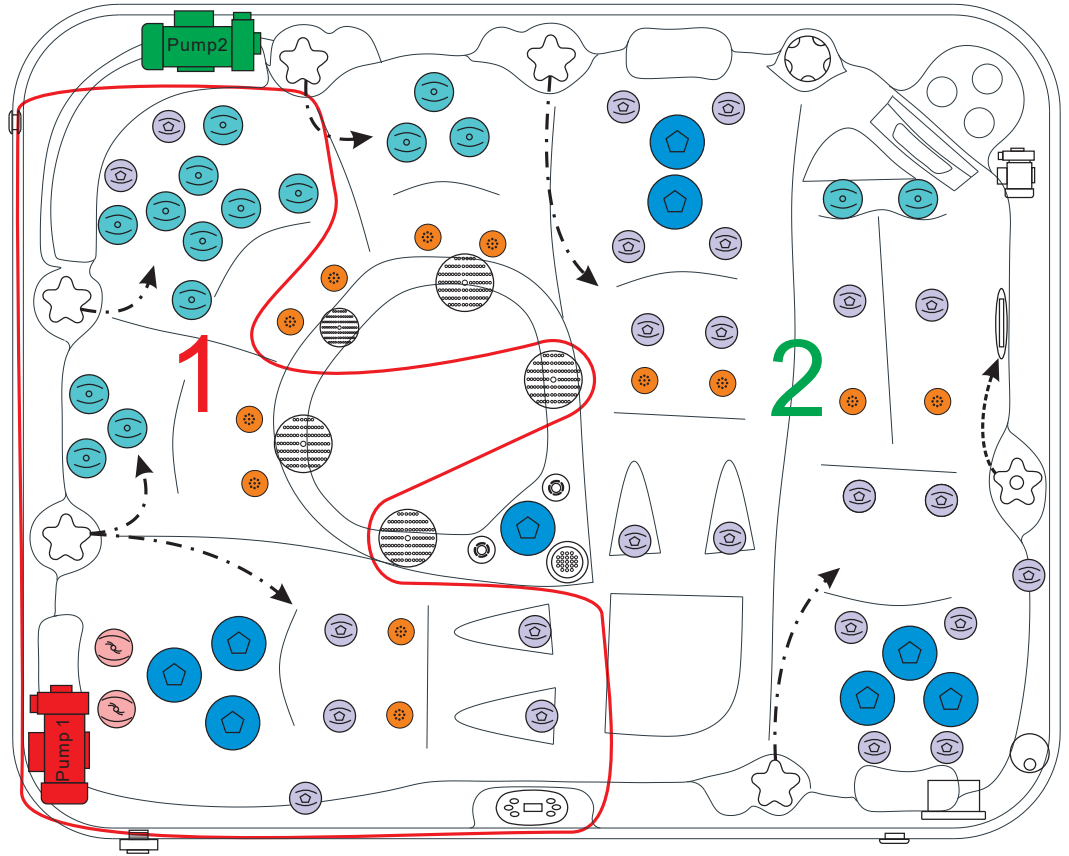

passion
spas | love your senses

REPOSE

PASSION SPAS PURE COLLECTION

SPECIFICATIONS/GENERAL

| | |
|--|---|
| Dimensions L x W x H..... | 254 x 204 x 85 cm |
| Number of Seats..... | 3 |
| Number of Loungers..... | 3 |
| Capacity in Liter..... | 1500 |
| Dry Weight in kg..... | 375 |
| Full Weight in kg..... | 1875 |
| Shell Material..... | Aristech® Acrylic with Vinylester and Polyester |
| Synthetic Maintenance Free Cabinet..... | Standard |
| Removable Side Panels..... | 4 |
| Durable Support System..... | Synthetic |
| Everlast™ Full Floor Support Material..... | Polyester |
| High Density Urethane Insulation..... | Standard |
| Cup Holders..... | 5 |

ELECTRICAL SYSTEM

| | |
|-----------------------------------|--------------|
| Voltage..... | 230 V |
| Amperage..... | 20 A |
| Full Flow Electric Heater..... | 3 kW |
| Control System..... | Balboa BP600 |
| Light (18 x Multi Color LED)..... | Standard |
| Electronic Topside Control..... | Balboa TP600 |

passion
spas | love your senses

REPOSE

PASSION SPAS PURE COLLECTION

POWER SUPPLY
1x 20A/230V or
1x 16A/380V

- Clusterjet 150293 24pcs
- Clusterjet 152186 16pcs
- Mini Jet 150126 2pcs
- Power Jet 150155 9pcs
- Blowerjet 150561 12pcs
- Spa Light 150766 1pc
- Suction 150516 1pc
- Suction 150517 4pcs