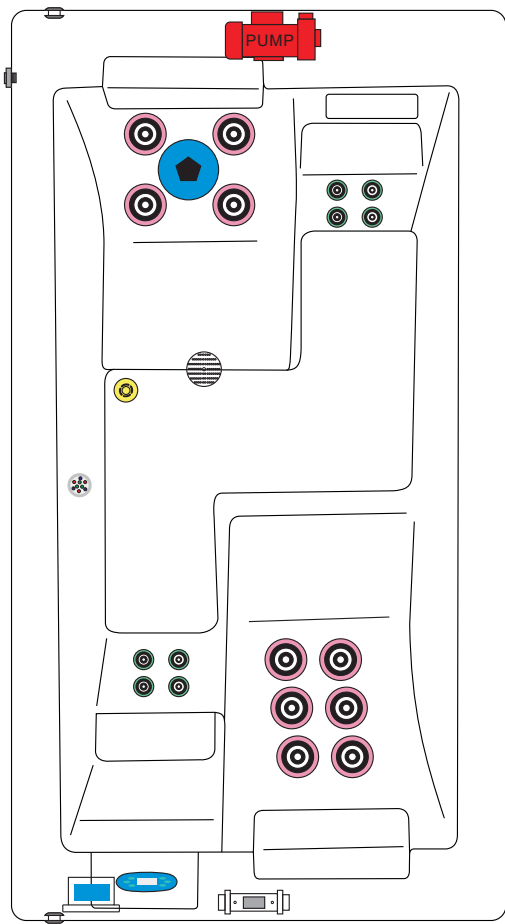

### SPECIFICATIONS/GENERAL

Dimensions L x W x H.....	210 x 110 x 79 cm
Number of Loungers.....	2
Capacity in Liter.....	790
Dry Weight in kg.....	175
Full Weight in kg.....	1050
Shell Material.....	Aristech® Acrylic with Vinylester and Polyester
Synthetic Maintenance Free Cabinet.....	Standard
Removable Side Panels.....	4
Cabinet Material.....	Synthetic
Durable Support System.....	Synthetic
Everlast™ Full Floor Support Material.....	Synthetic
High Density Urethane Insulation.....	Standard

### ELECTRICAL SYSTEM

Voltage.....	230 V
Amperage.....	16 A
Full Flow Electric Heater.....	3 kW
Control System.....	Balboa VS510DZ
Light (18 x Multi Color LED).....	Standard
Electronic Topside Control.....	Balboa VL260

## PASSION SPAS EXCLUSIVE COLLECTION

**POWER SUPPLY**  
1x 20A/380V

- |  |             |        |   |                       |        |   |                  |        |
|--|-------------|--------|---|-----------------------|--------|---|------------------|--------|
|  | Cluster jet | 8pcs   |  | UV lamp               | 150777 |  | GS100            |        |
|  | Mini jet    | 10pcs  |  | Passion Serene Pillow | 153559 |  | Drainage         | 150511 |
|  | Power Jet   | 5pcs   |   |                       |        |  | WTC50 Circ. Pump | 150817 |
|  | Spa Light   | 150766 | 1pc   |                       |        |  | LP300 Mass. Pump | 150818 |
|  | Suction     | 150516 | 1pc   |                       |        |  | VL260            |        |
|  | Suction     | 150517 | 2pcs  |                       |        |   |                  |        |