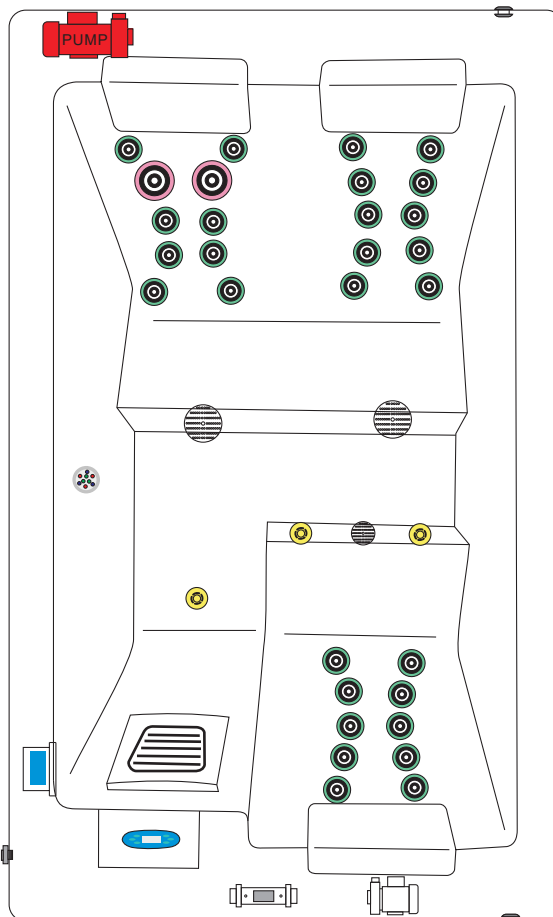

Cluster jet 28pcs

Mini jet 2pcs

Spa Light 150766 1pc

Suction 150516 1pc

Suction 150517 2pcs

UV lamp 150777

Passion Serene Pillow 153559

GS100

Drainage 150511

WTC50 Circ. Pump 150817

LP300 Mass. Pump 150818
(4pcs)

VL260