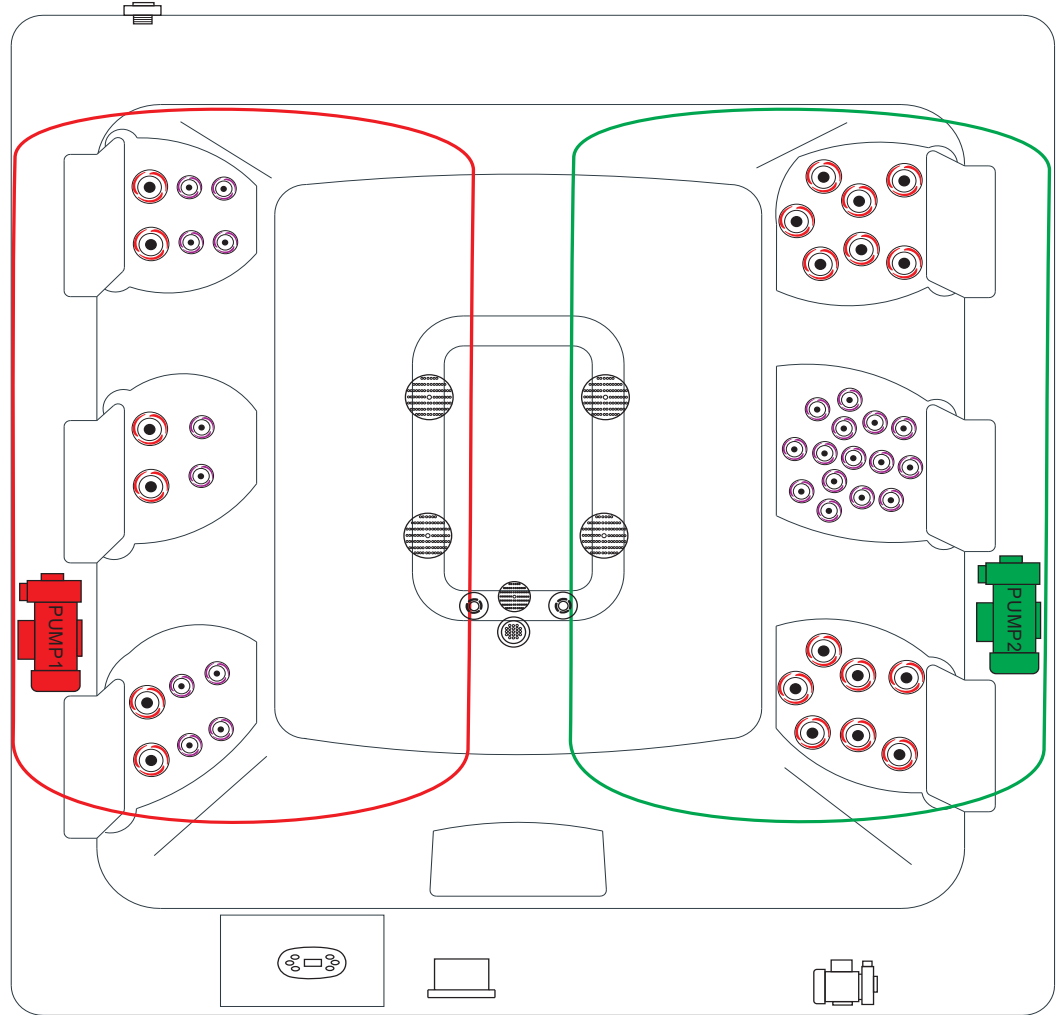

Clusterjet 150233	25pcs		Pillow	153559		Controller & Heater JZ6013x1	150041
	Mini jet 152021	20pcs		Filter 6CH-940	151140		WTC50 Circ. Pump	150861
	Spa Light 150766	1pc					Drainage	150511
	Suction 150516	1pc					WP200 Mass. Pump	150819
	Suction 150517	4pcs					WP200 Mass. Pump	150819
							TP600 Display	151059