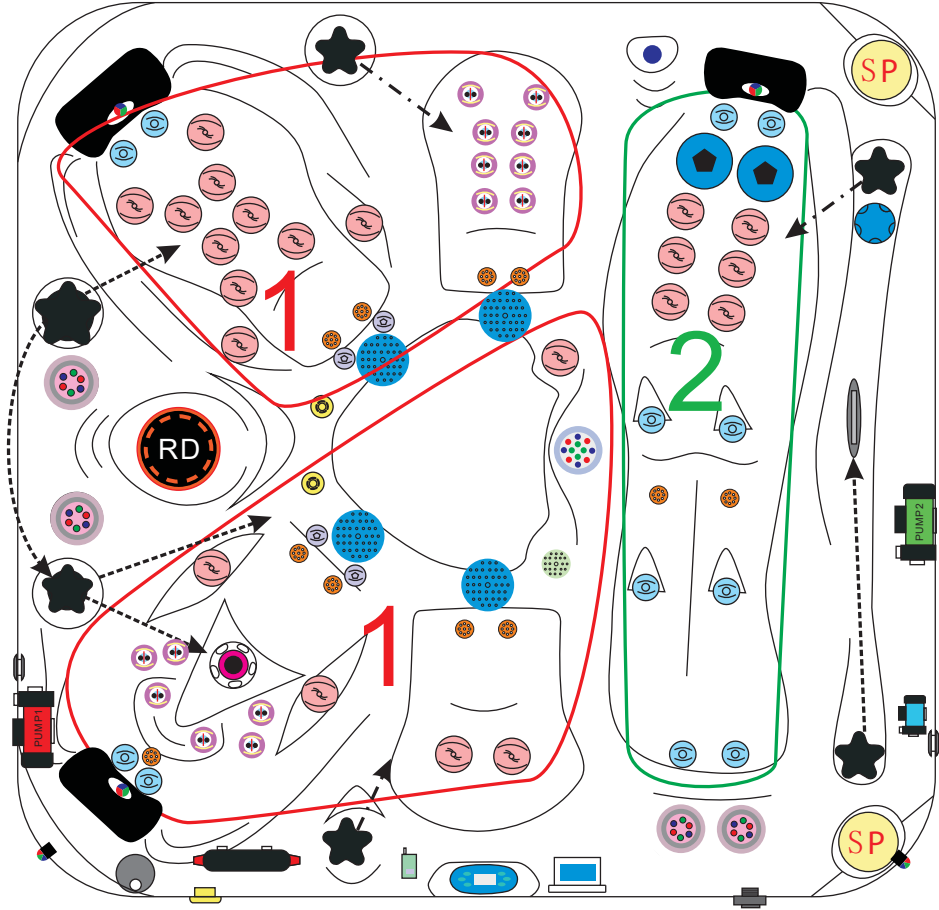

SOLACE

PASSION SPAS SIGNATURE COLLECTION

SPECIFICATIONS/GENERAL

Dimensions L x W x H.....	213 x 213 x 91 cm
Number of Seats.....	4
Number of Loungers.....	1
Capacity in Liter.....	1470
Dry Weight in kg.....	380
Full Weight in kg.....	1850
Shell Material.....	Aristech® Acrylic with Vinylester and Polyester
Synthetic Maintenance Free Cabinet.....	Standard
Removable Side Panels.....	4
Cabinet Material.....	Synthetic
Durable Support System.....	Synthetic
Everlast™ Full Floor Support Material.....	Polyester
High Density Urethane Insulation.....	Standard
Cupholders.....	3

PUMP INFORMATION

Massage Pump 1: LX LP300.....	2,2 kW
Massage Pump 2: LX LP300.....	2,2 kW
Filtration Pump: LX WTC50M.....	250W
Air Pump: LX AP300.....	300W

ELECTRICAL SYSTEM

Voltage.....	230/380 V
Amperage.....	230V - 20A / 380V - 16A
Full Flow Electric Heater.....	3 kW
Control System.....	Balboa BP600
Light (18 x Multi Color LED).....	Standard
Electronic Topside Control.....	Balboa TP600

passion
spas | love your senses

SOLACE

PASSION SPAS SIGNATURE COLLECTION

POWER SUPPLY
1x 20A/230V or
1x 16A/380V

	Clusterjet 150293	4pcs		Water Diverter	150493		Speaker	150321
	Clusterjet 151322	12pc		Air Control	150520		Controller & Heater JZ6013x1	152220
	Clusterjet 152186	2pcs		Optional Air Pump	150827		Drainage	150511
	Mini Jet 150126	21pcs		Water Diverter	152029		WTC50 Circ. Pump	150817
	Power Jet 150155	2pcs		Aromatherapy	150560		LP300 Mass. Pump	150818
	Swim Jet 150202	1pc		UV lamp	150777		LP300 Mass. Pump	150818
	Blowerjet 150561	10pcs		Pillow	150403		TP600 Display	151059
	Spa Light 150781	1pc		Filter lid Black	159111			
	Suction 150516	1pc		Filter 4ch-949	151131			
				Suction	150517			