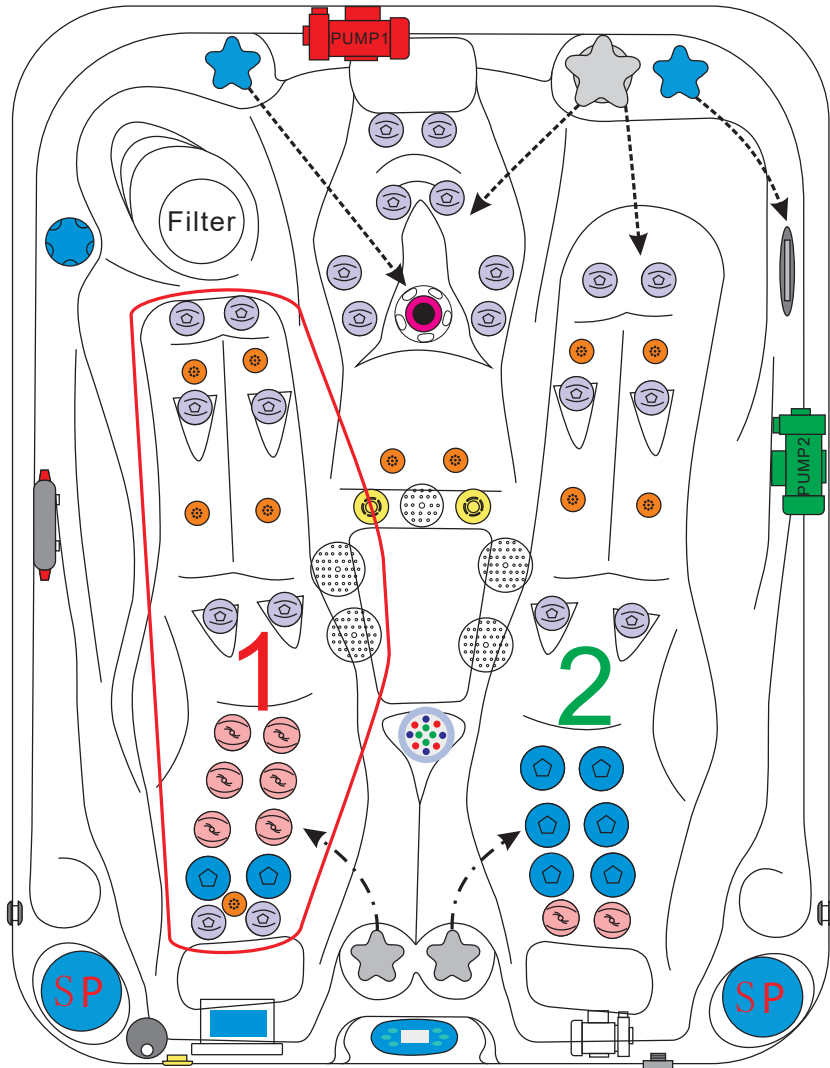

Clusterjet 150293 24pcs

Mini Jet 150126 8pcs

Power Jet 150155 8pcs

Swim Jet 150202 1pc

Blowerjet 150561 11pcs

Water Diverter 150493

Air Control 150520

Water Diverter 152029

Aromatherapy 150560

Pillow 150403

Filter lid Black 159111
Filter 4ch-949 151131

Suction 150516

Suction 150517

Speaker 150321

Controller & Heater 152220
JZ6013x1

Drainage 150511

WTC50 Circ. Pump 150817

LP300 Mass. Pump 150818

LP300 Mass. Pump 150818

TP600 Display 151059