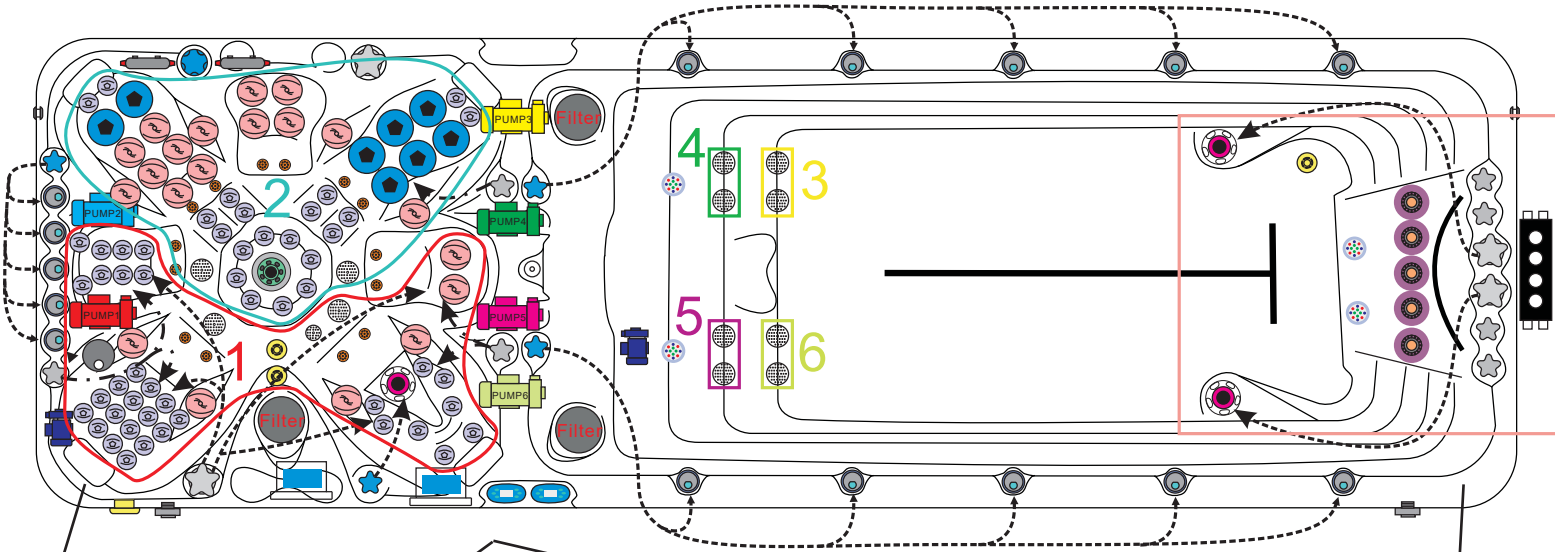

SWIMSPA VITALITY

PASSION SPAS SPORT- EN FITNESS COLLECTION

passion
spas | love your senses

SPECIFICATIONS/GENERAL

Dimensions LxW x H.....	708 x 227 x 126/155 cm
Number of Seats.....	7
Capacity in Liter.....	13000/15000
Dry Weight in kg.....	1600/1750
Full Weight in kg.....	14600/26750
Shell Material.....	Aristech® Acrylic with Vinylester and Polyester
Synthetic Maintenance Free Cabinet.....	Standard
Removable Side Panels.....	8
Durable Support System.....	Synthetic
Everlast™ Full Floor Support Material.....	Polyester
High Density Urethane Insulation.....	Standard
Cup Holders.....	8

PUMP INFORMATION

Massage Pump 1: LX LP300.....	2,2 kW
Massage Pump 2: LX LP300.....	2,2 kW
Massage Pump 3: LX LP300.....	2,2 kW
Massage Pump 4: LX LP300.....	2,2 kW
Massage Pump 5: LX LP300.....	2,2 kW
Massage Pump 6: LX LP300.....	2,2 kW
Filtration Pump: LX WTC50M.....	250 w
Air Pump: LX AP300.....	300 w

ELECTRICAL SYSTEM

Voltage.....	230/380 V
Amperage.....	20 Amp - 380V / 60 Amp - 230 V
Full Flow Electric Heater.....	3 kw
Control System.....	Balboa GS523DZ
Light (18 x Multi Color LED).....	Standard
Electronic Topside Control.....	2x TP600

passion
spas | love your senses

SWIMSPA VITALITY - VITALITY DEEP

PASSION SPAS SPORT- EN FITNESS COLLECTION

POWER SUPPLY
1x 20A/230V or
1x 16A/380V

POWER SUPPLY
1x 20A/380V

-  Waterjet 153950 5pcs
-  Clusterjet 150293 52pcs
-  Mini Jet 150126 21pcs
-  Power Jet 150155 5pcs
-  Swim Jet 150202 3pcs
-  River Jet 152200 5pcs
-  Blowerjet 150561 9pcs
-  Spa Light 150766 7pcs
-  Suction 150516 2pcs
-  Suction 150517 12pcs