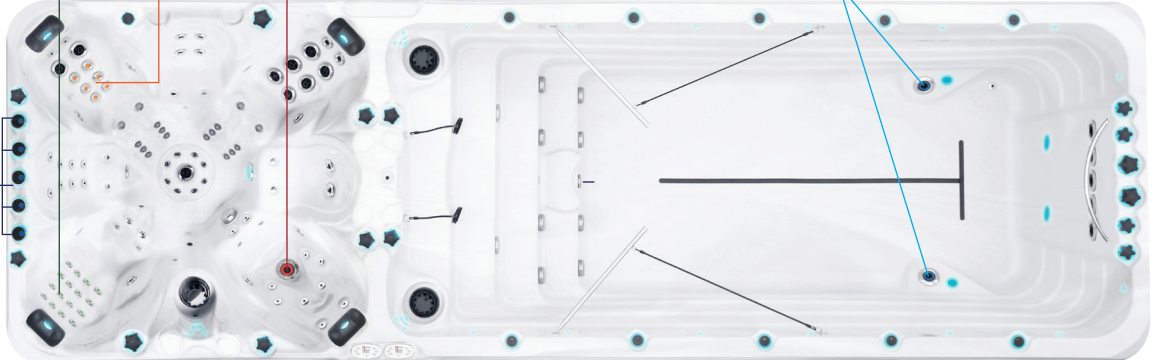

SWIMSPA VITALITY

PASSION SPAS SPORT- EN FITNESS COLLECTION

passion
spas | love your senses

SPECIFICATIONS/GENERAL

Dimensions LxW x H.....	708 x 227 x 126/155 cm
Number of Seats.....	7
Capacity in Liter.....	13000/15000
Dry Weight in kg.....	1600/1750
Full Weight in kg.....	14600/26750
Shell Material.....	Aristech® Acrylic with Vinylester and Polyester
Synthetic Maintenance Free Cabinet.....	Standard
Removable Side Panels.....	8
Durable Support System.....	Synthetic
Everlast™ Full Floor Support Material.....	Polyester
High Density Urethane Insulation.....	Standard
Cup Holders.....	8

WATER SYSTEM

Total jets.....	70
Air Injector Jets.....	8
Air Control Valve.....	4
Filters / Surface.....	(2) 50 Square Feet
Top Access Skim Filter.....	High-Volume Vortex Skimmer
Floor Drain.....	1
External Drain.....	1
Hi Flow Suctions.....	4
Water Diverter Valve.....	3
6" Turbo Swim Jet.....	7
6" Aqua Rolling Massage Jet.....	1
5" Massage Jets, Directional, Rotational and Pulsational.....	8
3" Directional Jets.....	20
2" Directional Jets.....	52
Ozone Jets.....	2

SPECIAL FEATURES

Soft Air Massage System.....	Standard
Molded Headrest Soft Pillows with LED Light.....	3
StarBrite Interior LED Light System.....	Standard
Cascade Creek Water Fall.....	1
Exterior Corner LED Lighting.....	Standard
Aromatherapy System.....	Standard
Ozone Sanitation System.....	Standard
UV Synergy System.....	Standard
Ultra Efficient Dual-Wrap Cabinet Insulation.....	Standard
5/4 Ultra Efficient Walk-On Cover.....	Optional

passion
spas | love your senses

SWIMSPA VITALITY - VITALITY DEEP

PASSION SPAS SPORT- EN FITNESS COLLECTION

POWER SUPPLY
1x 20A/230V or
1x 16A/380V

POWER SUPPLY
1x 20A/380V

-  Waterjet 153950 5pcs
-  Clusterjet 150293 52pcs
-  Mini Jet 150126 21pcs
-  Power Jet 150155 5pcs
-  Swim Jet 150202 3pcs
-  River Jet 152200 5pcs
-  Blowerjet 150561 9pcs
-  Spa Light 150766 7pcs
-  Suction 150516 2pcs
-  Suction 150517 12pcs