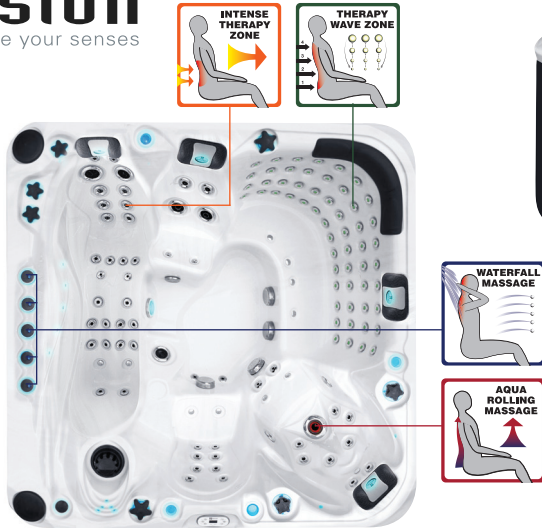

### SPECIFICATIONS/GENERAL

Dimensions LxW x H.....	230 x 230 x 91 cm
Number of Seats.....	5
Number of Loungers.....	1
Capacity in Liters.....	1580
Dry Weight in kg.....	400
Full Weight in kg.....	2100
Shell Material.....	Aristech® Acrylic with Vinylester and Polyester
Synthetic Maintenance Free Cabinet.....	Standard
Removable Side Panels.....	4
Cabinet Material.....	Synthetic
Durable Support System.....	Synthetic
Everlast™ Full Floor Support Material.....	Polyester
High Density Urethane Insulation.....	Standard
Cup Holders.....	4

### WATER SYSTEM

Total jets.....	132
Water Jets, Stainless Steel.....	120
Air Injector Jets.....	12
Air Control Valve.....	4
Filters / Surface.....	(1) 50 Square Feet
Top Access Skim Filter.....	High-Volume Vortex Skimmer
Floor Drain.....	1
External Drain.....	1
Hi Flow Suctions.....	6
Water Diverter Valve.....	1
6" Aqua Rolling Massage Jet.....	1
5" Massage Jets, Directional, Rotational and Pulsational.....	4
3" Directional Jets.....	10
2" Directional Jets.....	96
Ozone Jets.....	2

### SPECIAL FEATURES

Soft Air Massage System.....	Standard
Molded Headrest Soft Pillows with LED Light.....	4
StarBrite Interior LED Light System.....	Standard
Audio System with iPOD docking station, 2 built-in speakers.....	Standard
Water Fall Massage.....	Standard
Cascade Creek Water Fall.....	1
Exterior Corner LED Lighting.....	2
Aromatherapy System.....	Standard
Ozone Sanitation System.....	Standard
Synergy Water Maintenance System.....	Standard
Ultra Efficient Dual-Wrap Cabinet Insulation.....	Standard
5/4 Ultra Efficient Walk-On Cover.....	Standard
Wifi Ready.....	Standard

### ELECTRICAL SYSTEM

Voltage.....	220 V
Amperage.....	50 A
Full Flow Electric Heater.....	5,5 kW
Control System.....	Balboa BP600
Light (18 x Multi Color LED).....	Standard
Electronic Topside Control.....	Balboa TP800